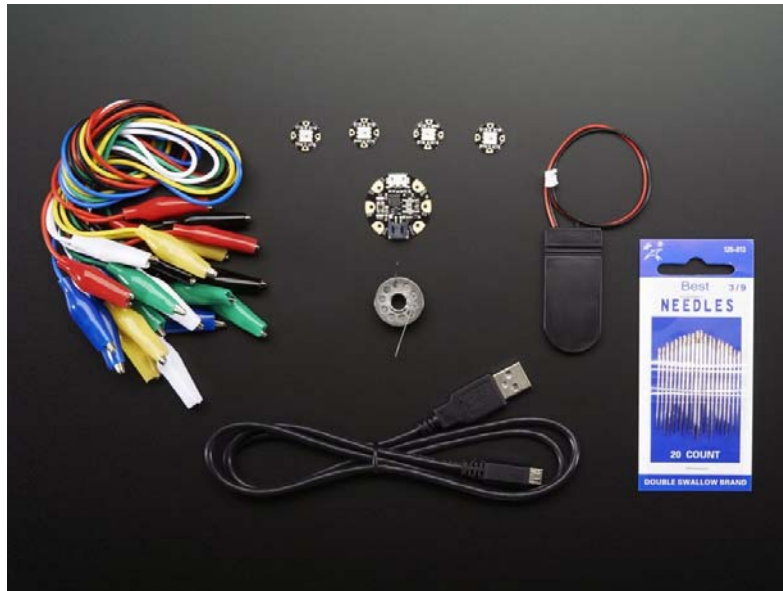

## Gemma Starter Pack PRODUCT ID: 1657

- **Description**

Get started with Adafruit GEMMA with this lovely starter kit! Included is everything you need to make a basic project. There's a GEMMA board, four sewable bright RGB pixels, a battery holder and batteries, 2-ply conductive thread, alligator clips to help you test out your circuit, and a USB cable for programming GEMMA.

**Note:** As of June 20th, 2016 this pack no longer comes with CR2032 batteries to make shipping easier for customers. You can buy some from us or from your local battery-supplier.

- GEMMA V2 miniature wearable electronic platform
- Four Flora RGB NeoPixels V2
- Coin cell battery holder with JST connector and on/off switch
- Stainless Thin Conductive Thread - 2 ply - 25 meter/85 ft
- Needle set with 20 pieces
- Small Alligator Clip Test Lead (set of 12)
- USB cable - A/MicroB - 3ft

We guarantee lots of safe sewing fun!

<https://www.adafruit.com/product/1657> 7-10-17