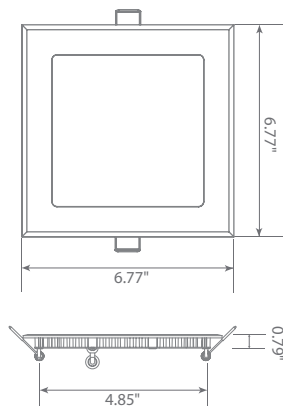

Product Dimensions