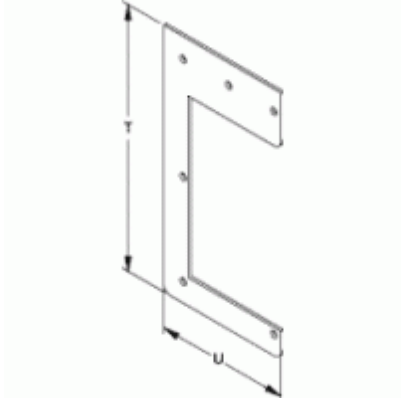

## Drop Hanger 1485L1 Series

Part No.	For use with	H	W
1485BL1	2.5 x 2.5	9.25	4.50
1485CL1	4 x 4	11.75	6.00
1485DL1	6 x 6	15.25	8.12
1485EL1	8 x 8	20.56	12.12

Tags: **overhead, drop hanger, ceiling, hanger, 1485, wireway**, *Data subject to change without notice support*