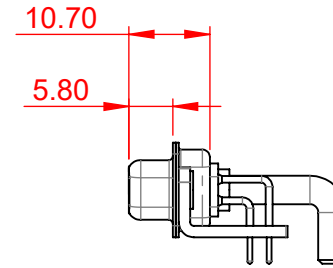

TOLERANCE UNLESS OTHERWISE SPECIFIED	
.X	±0.25
.XX	±0.13
.XXX	±0.05

THIS IS A C.A.D. GENERATED DRAWING  
DO NOT MAKE MANUAL REVISIONS TO MASTER.

ISSUE NUMBER	
ORIGINAL	①

**NOTES:**

**MATERIAL:**  
**HOUSING:** THERMOPLASTIC POLYESTER, UL94V-0  
**SHELL:** STEEL, TIN PLATED  
**CONTACT:** COPPER ALLOY, GOLD FLASH PLATED

**COMBINATION D-SUB**

SW REFERENCE NO.: 630 COMBO ASSEMBLY	
DRAWN: C.B	DATE: JAN. 01/2019
CHECKED:	DATE:
SCALE: (IN C.A.D. 1:1)	SHEET 1 OF 2
DRAWING NUMBER: 630-11W1250-4TC	ISSUE
PART NUMBER: 630-11W1250-4TC	1

TOLERANCE UNLESS OTHERWISE SPECIFIED	
.X	±0.25
.XX	±0.13
.XXX	±0.05

THIS IS A C.A.D. GENERATED DRAWING  
DO NOT MAKE MANUAL REVISIONS TO MASTER.

ISSUE NUMBER	
ORIGINAL	①

<b>COMBINATION D-SUB</b>		SW REFERENCE NO.: 630 COMBO ASSEMBLY		
		DRAWN: C.B	DATE: JAN. 01/2019	
<b>EDAC</b> EDAC INC TORONTO, ONTARIO CANADA YOUR CONNECTION TO QUALITY & SERVICE		CHECKED:	DATE:	
		SCALE: N.T.S	SHEET 2 OF 2	
THESE DRAWINGS AND SPECIFICATIONS ARE THE PROPERTY OF EDAC INC., AND SHALL NOT BE REPRODUCED, OR COPIED OR USED AS THE BASIS FOR THE MANUFACTURE OR SALE OF APPARATUS WITHOUT WRITTEN PERMISSION.			DRAWING NUMBER: 630-11W1250-4TC	ISSUE 1
			PART NUMBER: 630-11W1250-4TC	