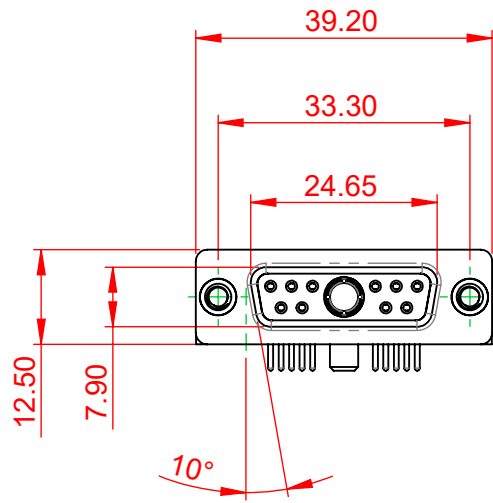

TOLERANCE UNLESS OTHERWISE SPECIFIED	
.X	±0.25
.XX	±0.13
.XXX	±0.05

THIS IS A C.A.D. GENERATED DRAWING  
DO NOT MAKE MANUAL REVISIONS TO MASTER.

ISSUE NUMBER	
ORIGINAL	①

**NOTES:**

**MATERIAL:**  
**HOUSING:** THERMOPLASTIC POLYESTER, UL94V-0  
**SHELL:** STEEL, TIN PLATED  
**CONTACT:** COPPER ALLOY, GOLD FLASH PLATED

**OPERATING TEMPERATURE:** -55°C ~ 125°C

**POWER/CO-AX CONTACT RATING:** 40A (CURRENT)  
 (IF PRESENT)  
**SIGNAL CONTACT CURRENT RATING:** 5A PER CONTACT  
**SIGNAL CONTACT RESISTANCE:** 10mΩ MAX.

**INSULATOR RESISTANCE:** 5000MΩ min.  
**DIELECTRIC WITHSTANDING VOLTAGE:** 1000V AC rms

**COMBINATION D-SUB**

SW REFERENCE NO.: 630 COMBO ASSEMBLY	
DRAWN: C.B	DATE: JAN. 01/2019
CHECKED:	DATE:
SCALE: (IN C.A.D. 1:1)	SHEET 1 OF 2
DRAWING NUMBER: 630-11W1250-4TC	ISSUE
PART NUMBER: 630-11W1250-4TC	1

TOLERANCE UNLESS OTHERWISE SPECIFIED	
.X	±0.25
.XX	±0.13
.XXX	±0.05

THIS IS A C.A.D. GENERATED DRAWING  
DO NOT MAKE MANUAL REVISIONS TO MASTER.

ISSUE NUMBER	
ORIGINAL	①

<b>COMBINATION D-SUB</b>		SW REFERENCE NO.: 630 COMBO ASSEMBLY		
		DRAWN: C.B	DATE: JAN. 01/2019	
<b>EDAC</b> EDAC INC TORONTO, ONTARIO CANADA YOUR CONNECTION TO QUALITY & SERVICE		CHECKED:	DATE:	
		SCALE: N.T.S	SHEET 2 OF 2	
THESE DRAWINGS AND SPECIFICATIONS ARE THE PROPERTY OF EDAC INC., AND SHALL NOT BE REPRODUCED, OR COPIED OR USED AS THE BASIS FOR THE MANUFACTURE OR SALE OF APPARATUS WITHOUT WRITTEN PERMISSION.			DRAWING NUMBER: 630-11W1250-4TC	ISSUE 1
			PART NUMBER: 630-11W1250-4TC	