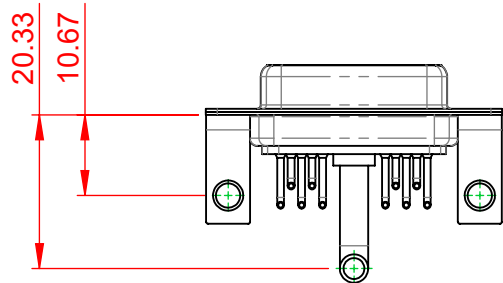

TOLERANCE UNLESS OTHERWISE SPECIFIED	
.X	±0.25
.XX	±0.13
.XXX	±0.05

THIS IS A C.A.D. GENERATED DRAWING  
DO NOT MAKE MANUAL REVISIONS TO MASTER.

ISSUE NUMBER	
ORIGINAL	①

**NOTES:**

**MATERIAL:**  
**HOUSING:** THERMOPLASTIC POLYESTER, UL94V-0  
**SHELL:** STEEL, TIN PLATED  
**CONTACT:** COPPER ALLOY, GOLD FLASH PLATED

TOLERANCE UNLESS OTHERWISE SPECIFIED	
.X	±0.25
.XX	±0.13
.XXX	±0.05

THIS IS A C.A.D. GENERATED DRAWING  
DO NOT MAKE MANUAL REVISIONS TO MASTER.

ISSUE NUMBER	
ORIGINAL	①

<b>COMBINATION D-SUB</b>		SW REFERENCE NO.: 630 COMBO ASSEMBLY		
		DRAWN: C.B	DATE: JAN. 01/2019	
<b>EDAC</b> EDAC INC TORONTO, ONTARIO CANADA YOUR CONNECTION TO QUALITY & SERVICE		CHECKED:	DATE:	
		SCALE: N.T.S	SHEET 2 OF 2	
THESE DRAWINGS AND SPECIFICATIONS ARE THE PROPERTY OF EDAC INC., AND SHALL NOT BE REPRODUCED, OR COPIED OR USED AS THE BASIS FOR THE MANUFACTURE OR SALE OF APPARATUS WITHOUT WRITTEN PERMISSION.			DRAWING NUMBER: 630-11W1250-4TC	ISSUE 1
			PART NUMBER: 630-11W1250-4TC	