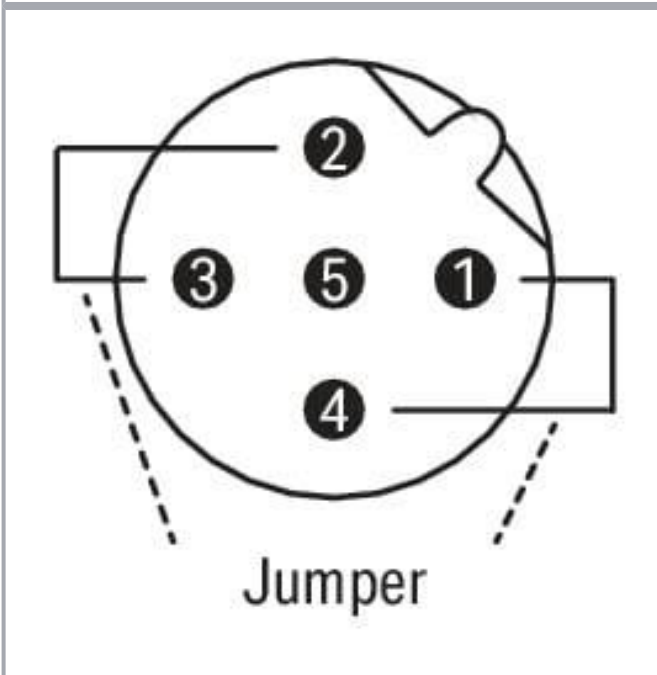

Data sheet | Item number: 756-9409/060-000

Accessories; M12 plug, axial; 5-pole

[www.wago.com/756-9409/060-000](http://www.wago.com/756-9409/060-000)

**i** Picture differs from the item.

Subject to changes. Please also observe the further product documentation!