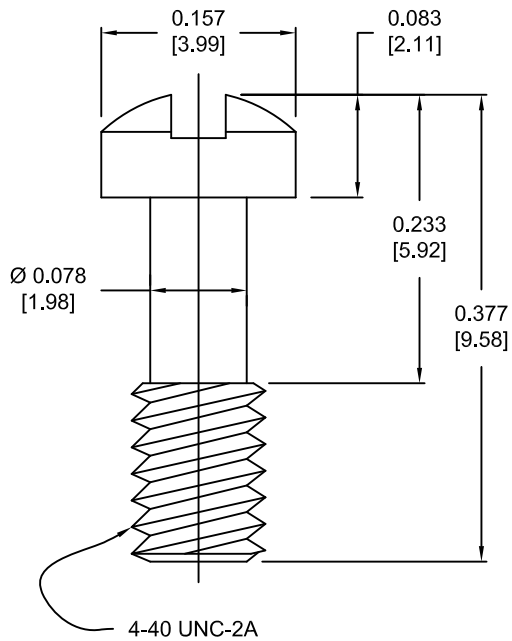

DESCRIPTION: 4-40 MALE SCREWLOCK/CLIP-ON

PART NUMBER	SCREW PART NUMBER	CLIP PART NUMBER
KIT = 160-000-002R031	SSH-440-1-T	RCO-1-T
BULK = 160-000-002R032	SSH-440-1-T	RCO-1-T

**KIT INCLUDES:**

(IN SEALED BAG)  
2-SCREWS  
2-CLIPS

**MATERIAL:**

SCREW: STEEL, NICKEL PLATED  
CLIP: 304 STAINLESS STEEL

FOR CLARITY  
HIDDEN LINES  
NOT SHOWN

DO NOT SCALE FROM DRAWING

RoHS COMPLIANT

	THESE DRAWINGS AND SPECIFICATIONS ARE THE PROPERTY OF NorComp AND SHALL NOT BE REPRODUCED, COPIED OR USED AS THE BASIS FOR THE MANUFACTURE OF SALE OF APPARATUS WITHOUT WRITTEN PERMISSION.		DRAWN: C. SMITH	DATE: 01-25-08
	NorComp		SCALE: NTS	SHEET 1 OF 1
DWG NO. 160-000-002R0YY				