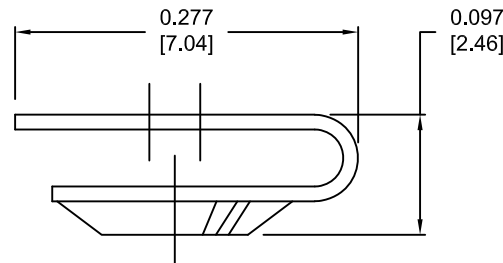

DESCRIPTION: 4-40 MALE SCREWLOCK/CLIP-ON

PART NUMBER	SCREW PART NUMBER	CLIP PART NUMBER
KIT = 160-000-002R031	SSH-440-1-T	RCO-1-T
BULK = 160-000-002R032	SSH-440-1-T	RCO-1-T

**KIT INCLUDES:**

(IN SEALED BAG)  
2-SCREWS  
2-CLIPS

**MATERIAL:**

SCREW: STEEL, NICKEL PLATED  
CLIP: 304 STAINLESS STEEL

FOR CLARITY  
HIDDEN LINES  
NOT SHOWN

DO NOT SCALE FROM DRAWING

RoHS COMPLIANT

	THESE DRAWINGS AND SPECIFICATIONS ARE THE PROPERTY OF NorComp AND SHALL NOT BE REPRODUCED, COPIED OR USED AS THE BASIS FOR THE MANUFACTURE OF SALE OF APPARATUS WITHOUT WRITTEN PERMISSION.		DRAWN: C. SMITH	DATE: 01-25-08
	NorComp		SCALE: NTS	SHEET 1 OF 1
DWG NO. 160-000-002R0YY				