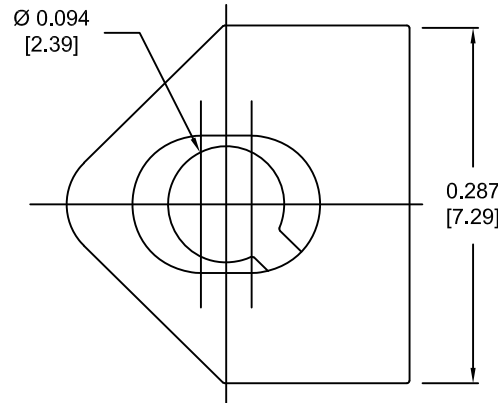

DESCRIPTION: 4-40 MALE SCREWLOCK/CLIP-ON

PART NUMBER	SCREW PART NUMBER	CLIP PART NUMBER
KIT = 160-000-002R031	SSH-440-1-T	RCO-1-T
BULK = 160-000-002R032	SSH-440-1-T	RCO-1-T

**KIT INCLUDES:**

(IN SEALED BAG)  
2-SCREWS  
2-CLIPS

**MATERIAL:**

SCREW: STEEL, NICKEL PLATED  
CLIP: 304 STAINLESS STEEL

FOR CLARITY  
HIDDEN LINES  
NOT SHOWN

DO NOT SCALE FROM DRAWING

RoHS COMPLIANT

	THESE DRAWINGS AND SPECIFICATIONS ARE THE PROPERTY OF NorComp AND SHALL NOT BE REPRODUCED, COPIED OR USED AS THE BASIS FOR THE MANUFACTURE OF SALE OF APPARATUS WITHOUT WRITTEN PERMISSION.		DRAWN: C. SMITH	DATE: 01-25-08
	NorComp		SCALE: NTS	SHEET 1 OF 1
DWG NO. 160-000-002R0YY				