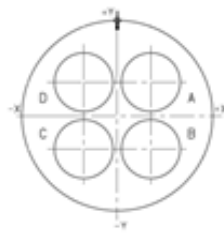

SOURIAU WWW.SOURIAU.COM

This document is the property of SOURIAU it must not be reproduced or communicated without permission

FORMAT	SOURIAU DRG N° 8D521J48AB-C		SHEET
A3			1/2

Contact Layout

48

4#8 Power

21-48		
Ctc	X	Y
A	4.57	4.57
B	4.57	-4.57
C	-4.57	-4.57
D	-4.57	4.57