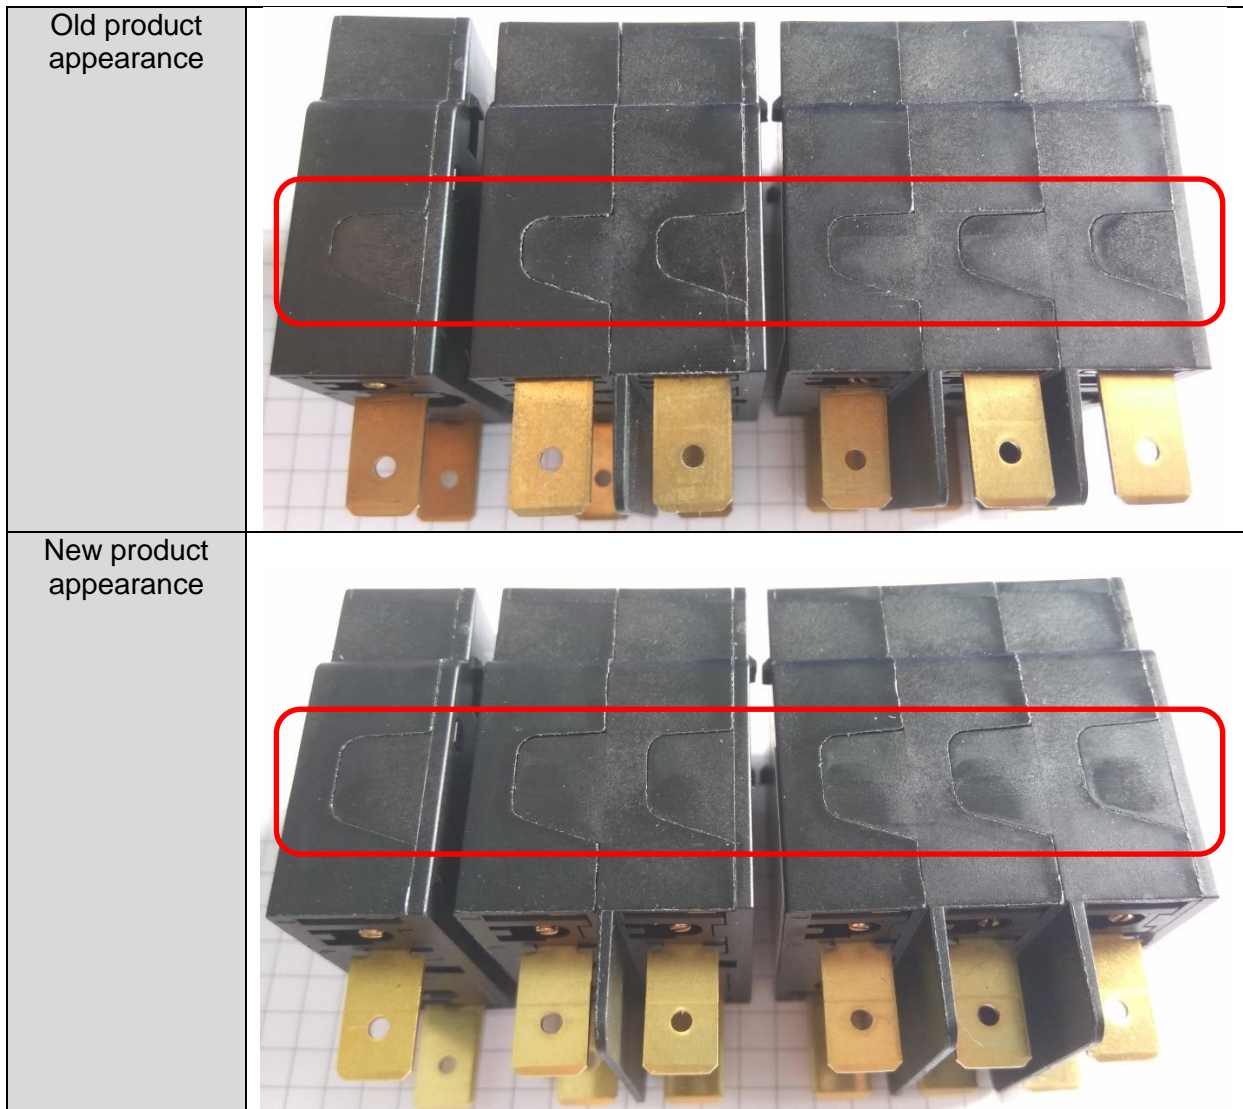

**1 Products affected**

Product hierarchy no. *				Part no.	SBU	Type / Description	Customer part no.
SBU	PG	PUG	Type				
04	019	200	0000008801	See list below	Circuit Breaker for Equipment	TA35 Rocker 1pole	
04	019	200	0000008802	See list below	Circuit Breaker for Equipment	TA35 Rocker 2pole	
04	019	200	0000008803	See list below	Circuit Breaker for Equipment	TA35 Rocker 3pole	

\*SBU (2-digit) / PG (3-digit) / PUG (3-digit) / Type (10-digit)

**2 Type of change**

- Internal optimization on the product housing

**3 Detailed description of change**

Enlargement of the lateral cover flange

**4 Reason of change**

- Optimization of the assembly process

**5 Release date**

The change will be rolled-out starting ww 27/2018 and lasts approx. 6 months depending on the variant. (Date code 1827 or higher on label).