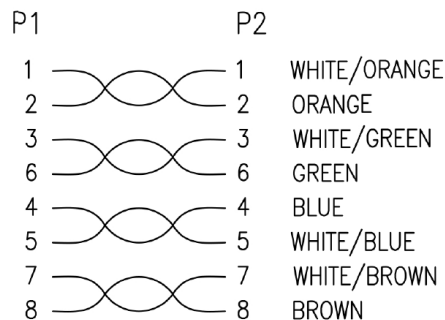

5ft CAT 6A UTP 10Gb Ethernet Patch Cable (Blue) (E09-005BL)

Product Overview

CAT 6A 10G UTP PATCH CABLE BLUE COLOR

- High performance Cat6a 24 AWG Ethernet patch cable is perfect for connecting computers with devices such as routers, switches, patch panels and more.
- Cat6a cable can support 10 Gigabit data transmission up to 100 meters.
- Provide tighter twists to improve alien cross-talk performance.
- RJ45 connectors with 50-micron gold-plated contacts ensure clear transmission by eliminating signal loss due to corrosion.
- Snagless molded boot is designed to protect the locking tab of the RJ45 connector when plugging and unplugging.
- Our Cat6a cables are certified to handle Gigabit Ethernet with a bandwidth of up to 600 MHz.
- 100% pure copper wires are compliant with EIA/TIA standard by UL and ETL.

T-568B

- RoHS compliant.

without us, you are just not connected! ■