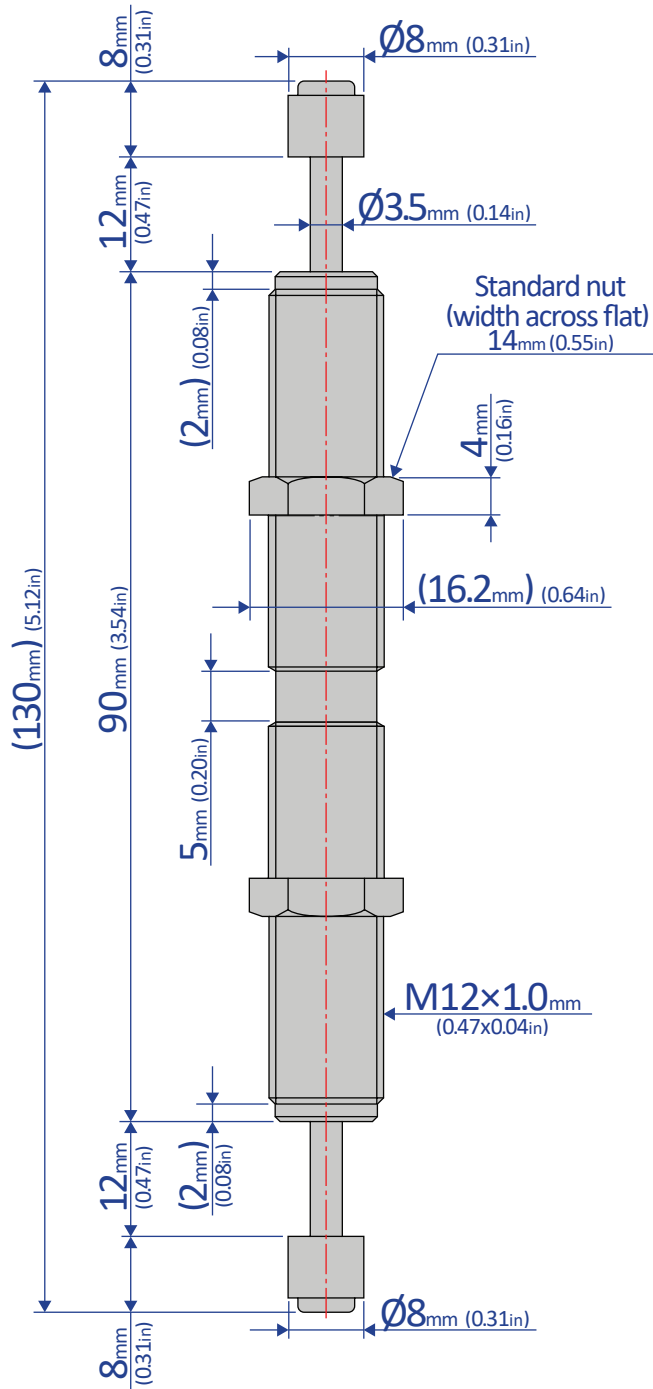

FW-1212L-C

SHOCK ABSORBER - FIXED

Bansbach
easylift[®]

50 West Drive • Melbourne, Florida 32904
(321) 253-1999 • www.easylift.com • www.damper.net