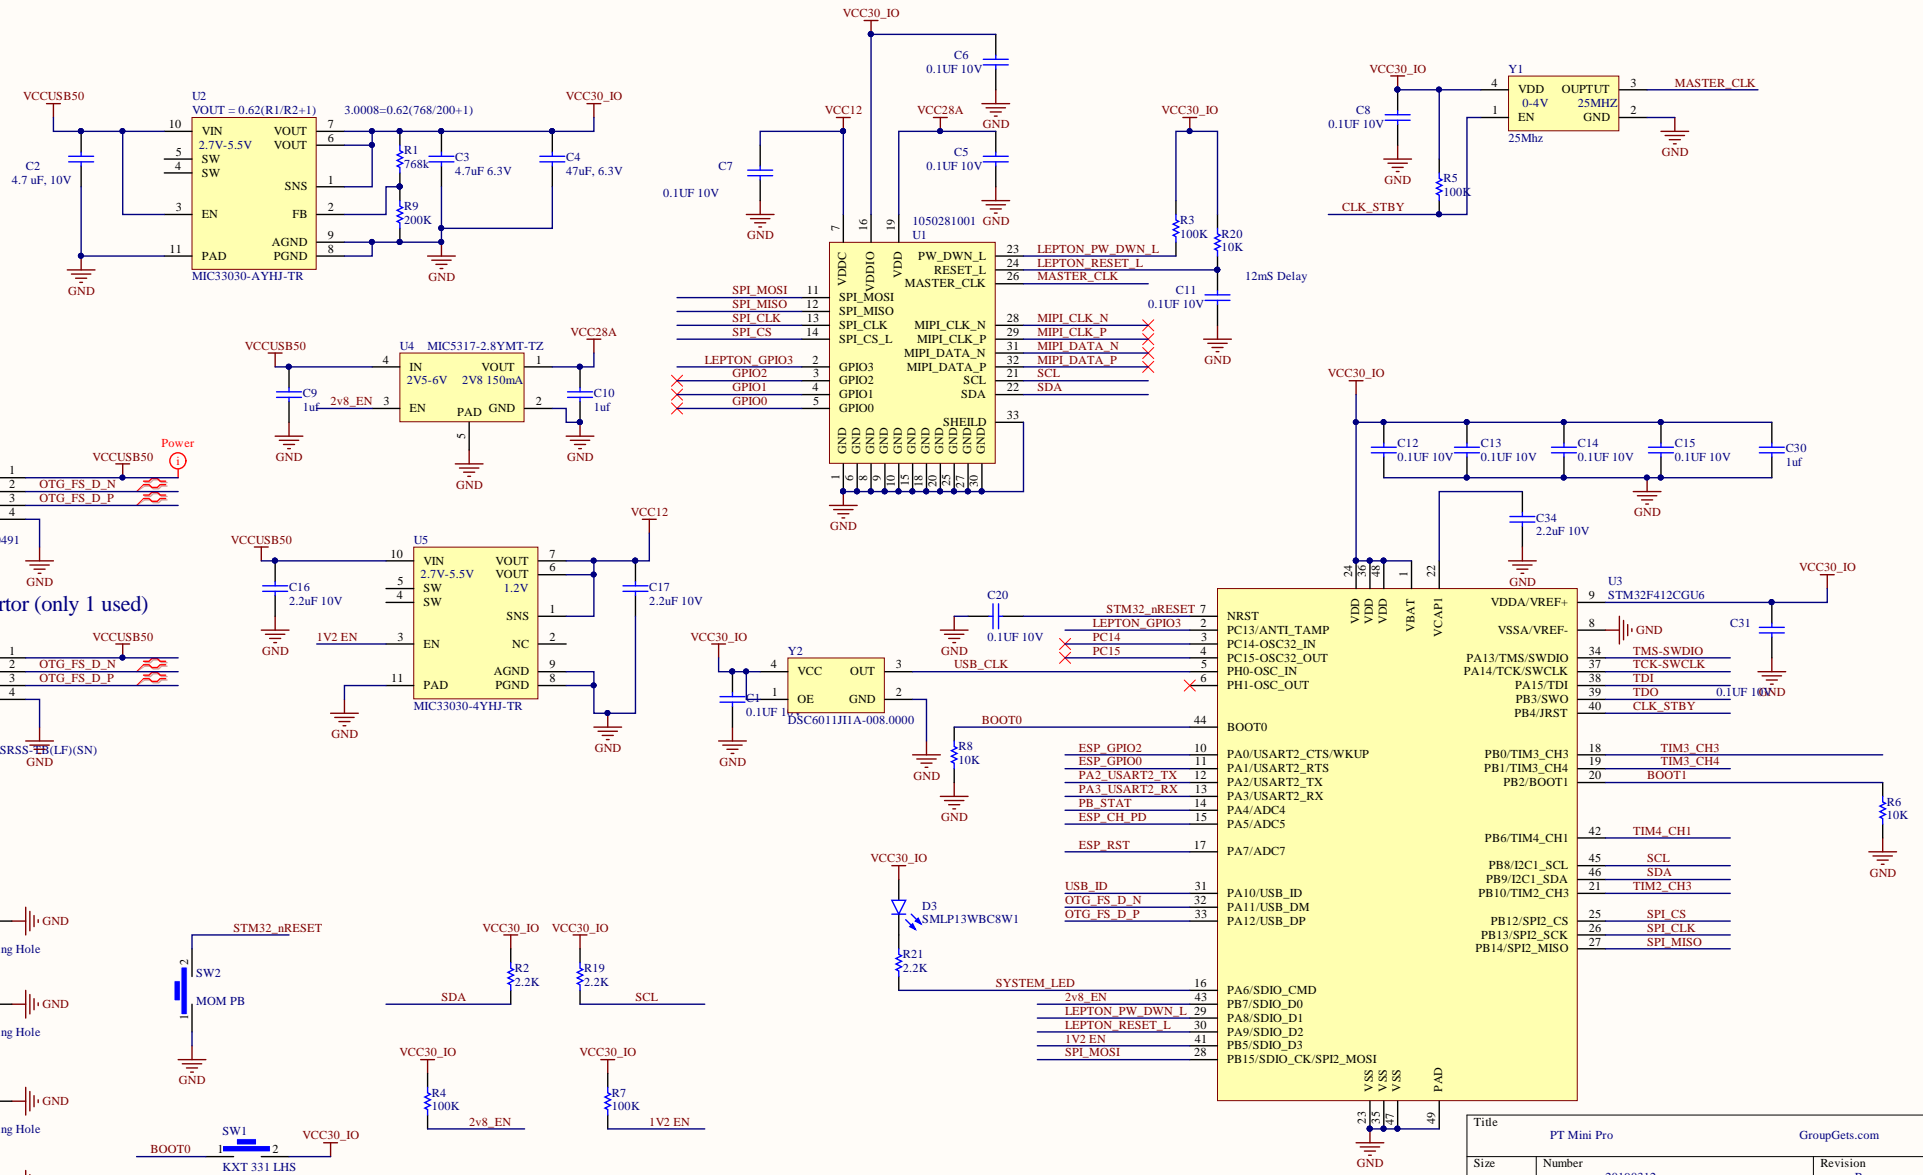

A

B

C

D

A

B

C

D

Connector (only 1 used)

Title		PT Mini Pro		GroupGets.com	
Size	B	Number	20190312	Revision	B
Date:	3/20/2020	Sheet	of 1/1		
File:	C:\work\PTminiPro.SchDoc	Drawn By:	Pure Engineering		