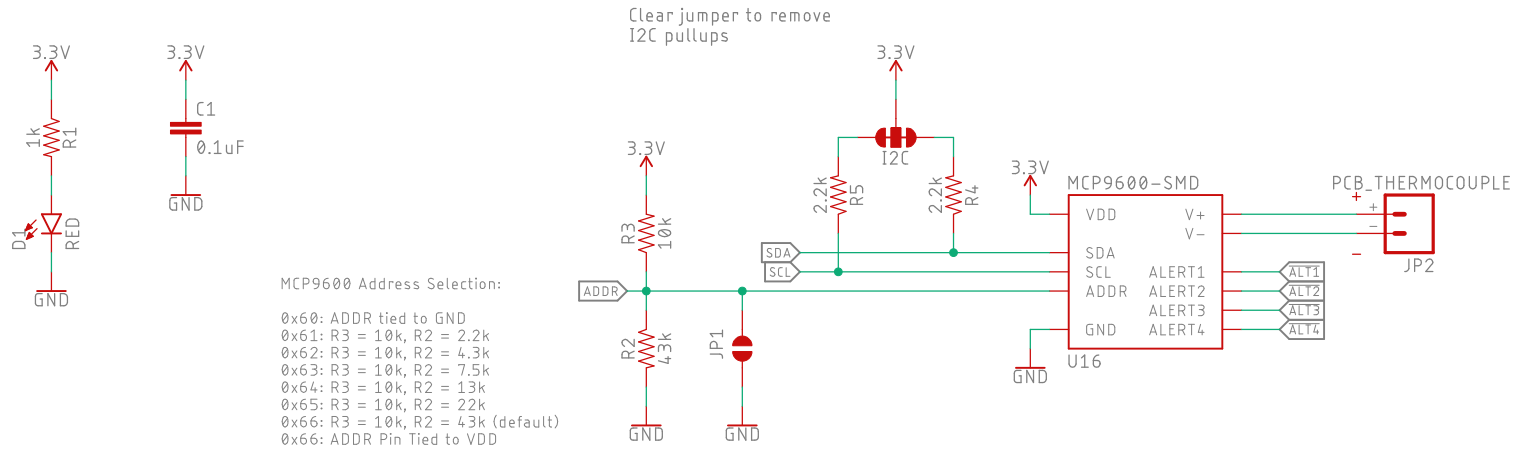

MCP9600 Thermocouple EMF to Temperature Converter

I2C Connections

Released under the Creative Commons Attribution Share-Alike 4.0 License https://creativecommons.org/licenses/by-sa/4.0/		8
TITLE: Qwiic_MCP9600		
Design by: Fischer Moseley		REV: x01
Date: 6/24/2019 3:45 PM	Sheet: 1/1	