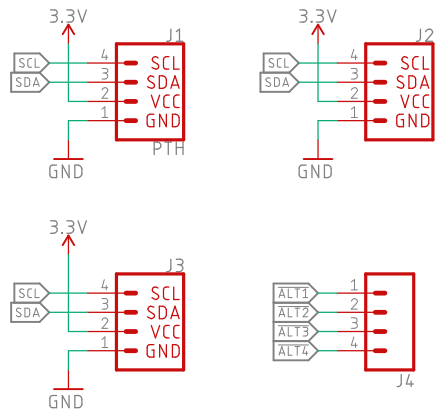

MCP9600 Thermocouple EMF to Temperature Converter

I2C Connections

Released under the Creative Commons Attribution Share-Alike 4.0 License https://creativecommons.org/licenses/by-sa/4.0/		8
TITLE: Qwiic_MCP9600		
Design by: Fischer Moseley		REV: x01
Date: 6/24/2019 3:45 PM	Sheet: 1/1	