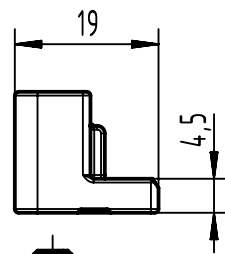

1 2 3 4 5 6

A

B

C

D

fits for Han D/DD, Han E/ES/ESS/EE,  
Han HV E/Hv ES

	All rights reserved Department EL PD	All Dimensions in mm Original Size DIN A4		Scale 1:1	Free size tol.		Ref.	
		HARTING D-32339 Espelkamp		Created by HOLLERT	Inspected by RIEPE	Standardisation 302077	Date 2021-04-08	State Final Release
Title screw adapter with fixing screw							Doc-Key / ECM-Nr. 100132498/UGD/005/C 500000192804	
				Type TB	Number 09 00 000 5601		Rev. C	Page 1/1