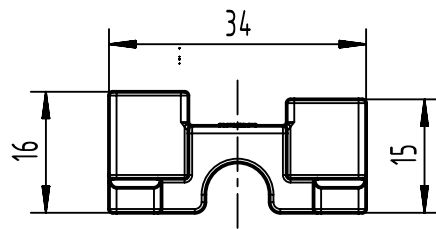

1 2 3 4 5 6

A

B

C

D

fits for Han D/DD, Han E/ES/ESS/EE,  
Han HV E/Hv ES

	All rights reserved Department EL PD	All Dimensions in mm Original Size DIN A4		Scale 1:1	Free size tol.		Ref.	
		HARTING D-32339 Espelkamp		Created by HOLLERT	Inspected by RIEPE	Standardisation 302077	Date 2021-04-08	State Final Release
Title screw adapter with fixing screw							Doc-Key / ECM-Nr. 100132498/UGD/005/C 500000192804	
				Type TB	Number 09 00 000 5601		Rev. C	Page 1/1