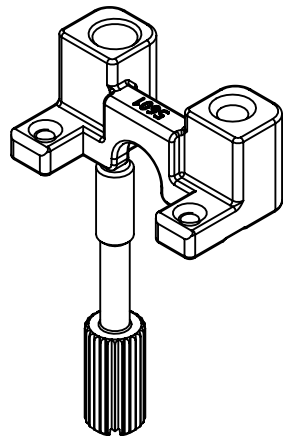

1 2 3 4 5 6

A

B

C

D

fits for Han D/DD, Han E/ES/ESS/EE,  
Han HV E/Hv ES

	All rights reserved Department EL PD	All Dimensions in mm Original Size DIN A4		Scale 1:1	Free size tol.		Ref.	
		HARTING D-32339 Espelkamp		Created by HOLLERT	Inspected by RIEPE	Standardisation 302077	Date 2021-04-08	State Final Release
Title screw adapter with fixing screw							Doc-Key / ECM-Nr. 100132498/UGD/005/C 500000192804	
				Type TB	Number 09 00 000 5601		Rev. C	Page 1/1