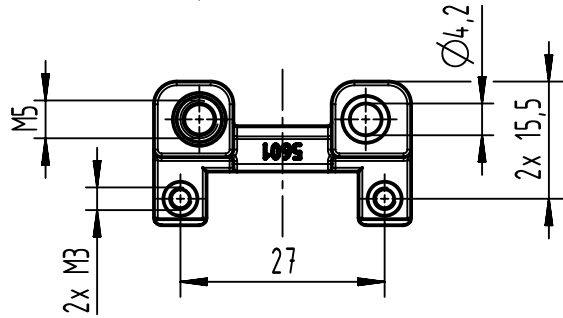

1 2 3 4 5 6

A

B

C

D

fits for Han D/DD, Han E/ES/ESS/EE,  
Han HV E/Hv ES

	All rights reserved Department EL PD	All Dimensions in mm Original Size DIN A4		Scale 1:1	Free size tol.		Ref.	
		HARTING D-32339 Espelkamp		Created by HOLLERT	Inspected by RIEPE	Standardisation 302077	Date 2021-04-08	State Final Release
Title screw adapter with fixing screw							Doc-Key / ECM-Nr. 100132498/UGD/005/C 500000192804	
				Type TB	Number 09 00 000 5601		Rev. C	Page 1/1