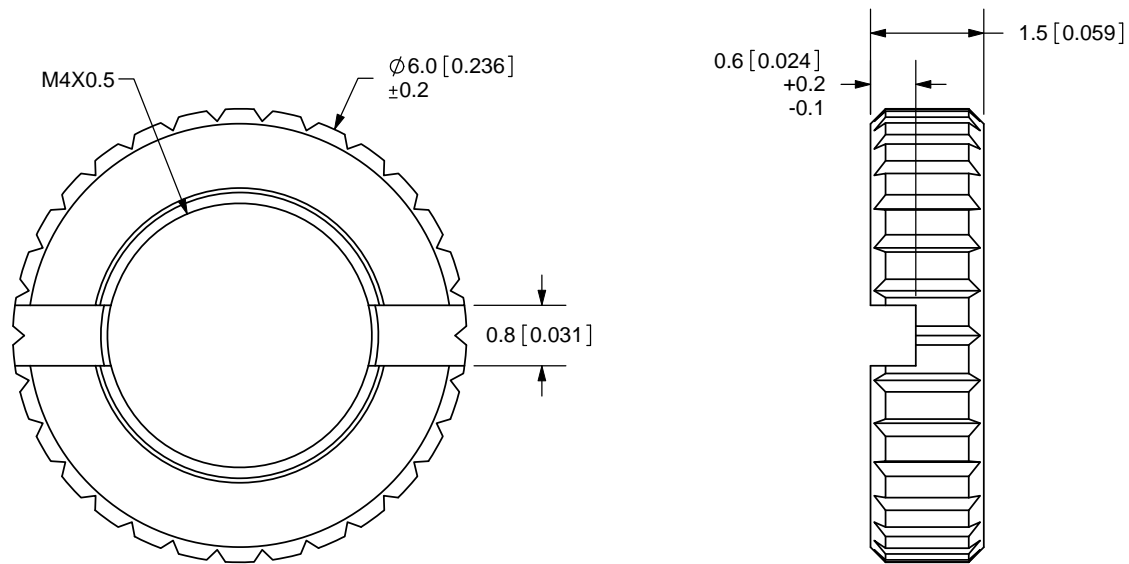

REV.	DESCRIPTION	DATE
A	NEW DRAWING	11/11/2009

TOLERANCE:
 $\pm 0.1\text{mm}$ UNLESS OTHERWISE
SPECIFIED

20050 SW 112th Ave.
Tualatin, OR 97062
Phone: 503-612-2300
800-275-4899
Fax: 503-612-2383
Website: www.cui.com

TITLE: M4X0.5 NUT		REV: A
PART NO. 2.5mm-nut-e		UNITS: MM [INCHES]
DRAWN BY: ZRJ	APPROVED BY:	SCALE: 10:1

PC FILE NAME:
2.5mm-nut-e

COPYRIGHT 2009
BY CUI INC.

	MATERIAL	PLATING	COLOR
NUT	Brass	Nickel	Silver