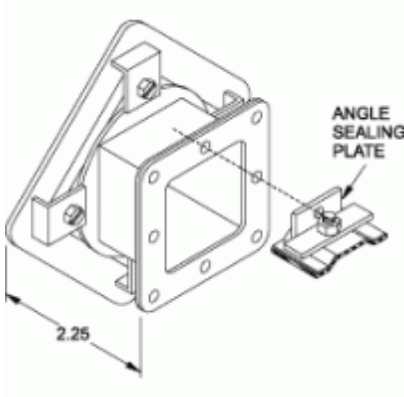

Quality Products. Service Excellence.

Swivel Nipple 1485 V Series

Box Entry Swivel Nipple Part No.	Standard Swivel Nipple Part No.	Size
1485BV1 ¹	1485BV2 ²	2.5 x 2.5
1485CV1 ¹	1485CV2 ²	4 x 4
1485DV1 ¹	1485DV2 ²	6 x 6
1485EV1 ¹	1485EV2 ²	8 x 8

¹ One angle sealing plate included

² Two angle sealing plates included

Data subject to change without notice

© 2021. Hammond Manufacturing Ltd. All rights reserved.