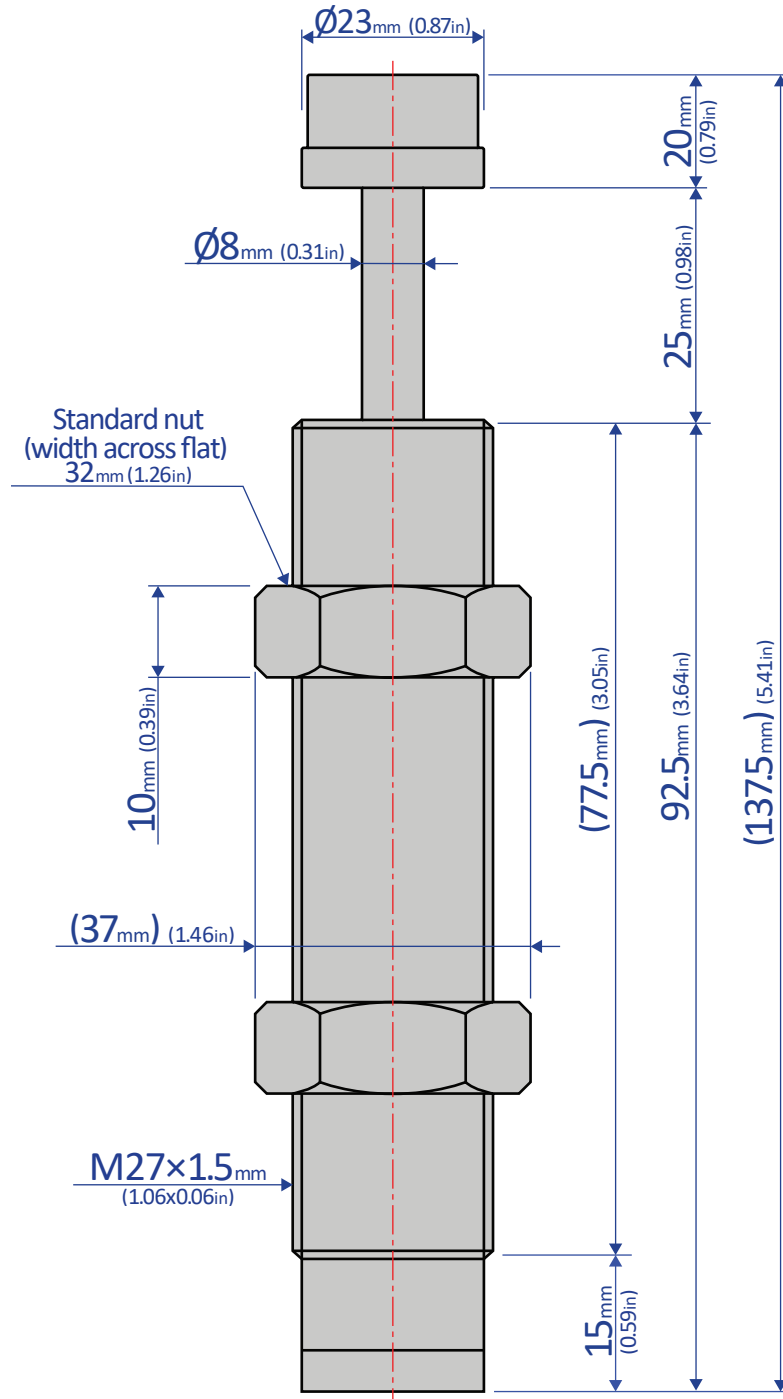

FK-2725H-C

SHOCK ABSORBER - FIXED

Bansbach
easylift®

50 West Drive • Melbourne, Florida 32904
(321) 253-1999 • www.easylift.com • www.damper.net