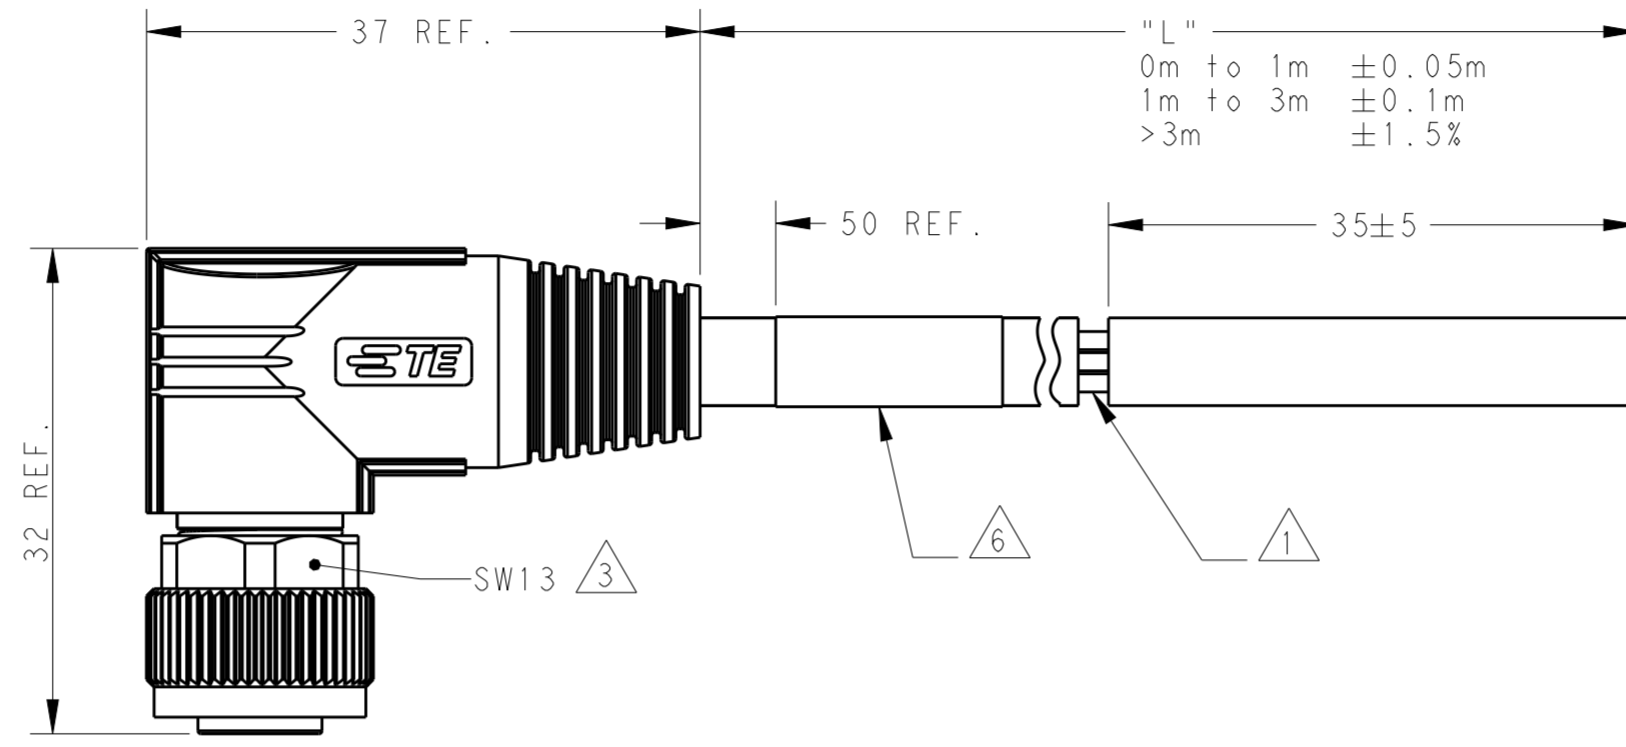

REVISIONS				
P	LTR	DESCRIPTION	DATE	APVD
	A	INITIAL RELEASE	05DEC2016	HW XX

NOTE:
 △. STRIP AND RETAIN THE INSULATION
 △. CODE POSITION
 △. RECOMMENDED TORQUE 0.6 Nm
 △. -** : CABLE LENGTH
 -0.5:0.5M,
 -1.0:1.0M,
 -1.5:1.5M,
 -3.0:3.0M,
 -5.0:5.0M,
 -7.0:7.0M,
 -10.0:10.0M,
 5. CABLE ASSEMBLY TO BE PACKAGED IN POLYBAGS
 △. LABEL CONTAINS: PN, DATE CODE...

注释:
 △. 剥线并保留护套绝缘层
 △. CODE位置
 △. 推荐扭矩0.6 Nm
 △. -** : 线缆长度
 -0.5:0.5M,
 -1.0:1.0M,
 -1.5:1.5M,
 -3.0:3.0M,
 -5.0:5.0M,
 -7.0:7.0M,
 -10.0:10.0M,
 5. 线缆组件塑料袋包装
 △. 标签包含: 产品编号, 日期代码...

TECHNICAL DATA	T41614X0008-00X
RATED VOLTAGE	MAX. 30V AC/DC
RATED CURRENT	MAX. 2A
POLLUTION DEGREE	3
OVERVOLTAGE CATEGORY	II
MATERIAL GROUP	II
DEGREE OF PROTECTION	IP67

WIRES: 0.25mm ² (24AWG) WIRE COLOR: WHITE/BROWN/GREEN/YELLOW/ GRAY/PINK/BLUE/RED OD: APPROX.6.0MM FOR 8P	STANDARD: -001:0.5M -002:1.0M -003:1.5M -004:3.0M -005:5.0M -006:7.0M -007:10.0M CUSTOMIZATION: -**0:**.0 M -**5:**.5 M	FIXED: -40°C~+80°C FLXIBLE: -25°C~+80°C	GRAY	PUR (UL)	RPC-M12-FR-8CON-PUR-**SH△	8	T4161420008-00X
		FIXED: -40°C~+80°C FLXIBLE: -25°C~+80°C	BLACK	PVC (UL)	RPC-M12-FR-8CON-PVC-**SH△	8	T4161410008-00X
CABLE CHARACTERISTIC	LENGTH "L"	CABLE TEMP. RANGE	JACKET COLOR	JACKET MATERIAL	TYPE	POS.	TE PN

THIS DRAWING IS A CONTROLLED DOCUMENT.

DIMENSIONS: mm	TOLERANCES UNLESS OTHERWISE SPECIFIED: 0 PLC ± 1 PLC ± 2 PLC ± 3 PLC ± 4 PLC ± ANGLES ± FINISH	DWN HAO WANG 24AUG2016 CHK KOBBY ZHAO 24AUG2016 APVD XIANG XU 24AUG2016	NAME M12X1 RA RECEPTACLE, FREE END A-CODE, 8P SHIELDED,
MATERIAL		PRODUCT SPEC 108-106140 APPLICATION SPEC 114-137144 WEIGHT	SIZE A2 CAGE CODE DRAWING NO. T41614X000800X RESTRICTED TO
		CUSTOMER DRAWING	SCALE 2:1 SHEET 1 OF 1 REV A