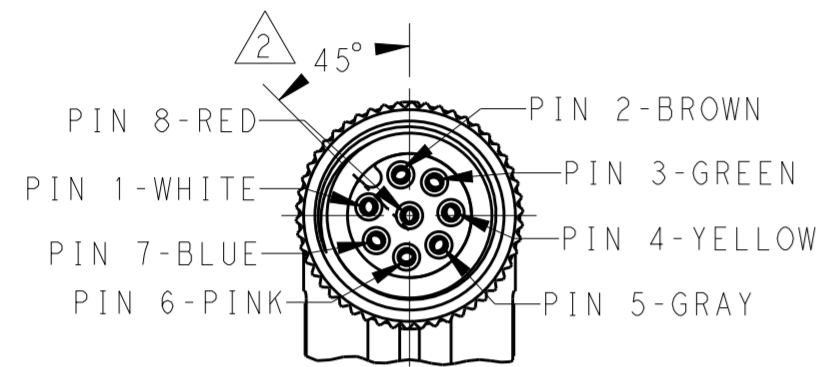

THIS DRAWING IS UNPUBLISHED. RELEASED FOR PUBLICATION 20
 © COPYRIGHT 20 BY - ALL RIGHTS RESERVED.

ITEM	DESCRIPTION	MATERIAL	OTHERS
1	FEMALE CONTACT	COPPER ALLOY	FLASH GOLD
2	HOUSING	NYLON	BLACK
3	COUPLING NUT	COPPER ALLOY	-
4	OVER-MOLDING	POLYURETHANE	BLUE
5	CABLE	-	-
6	LABEL	-	-

REVISIONS				
P	LTR	DESCRIPTION	DATE	APVD
	A	INITIAL RELEASE	05DEC2016	HW XX

NOTE:
 △. STRIP AND RETAIN THE INSULATION
 △. CODE POSITION
 △. RECOMMENDED TORQUE 0.6 Nm
 △. -** : CABLE LENGTH
 -0.5:0.5M,
 -1.0:1.0M,
 -1.5:1.5M,
 -3.0:3.0M,
 -5.0:5.0M,
 -7.0:7.0M,
 -10.0:10.0M,
 5. CABLE ASSEMBLY TO BE PACKAGED IN POLYBAGS
 △. LABEL CONTAINS: PN, DATE CODE...

注释:
 △. 剥线并保留护套绝缘层
 △. CODE位置
 △. 推荐扭矩0.6 Nm
 △. -** : 线缆长度
 -0.5:0.5M,
 -1.0:1.0M,
 -1.5:1.5M,
 -3.0:3.0M,
 -5.0:5.0M,
 -7.0:7.0M,
 -10.0:10.0M,
 5. 线缆组件塑料袋包装
 △. 标签包含: 产品编号, 日期代码...

TECHNICAL DATA	T41614X0008-00X
RATED VOLTAGE	MAX. 30V AC/DC
RATED CURRENT	MAX. 2A
POLLUTION DEGREE	3
OVERVOLTAGE CATEGORY	II
MATERIAL GROUP	II
DEGREE OF PROTECTION	IP67

WIRES: 0.25mm ² (24AWG) WIRE COLOR: WHITE/BROWN/GREEN/YELLOW/ GRAY/PINK/BLUE/RED OD: APPROX.6.0MM FOR 8P	STANDARD: -001:0.5M -002:1.0M -003:1.5M -004:3.0M -005:5.0M -006:7.0M -007:10.0M CUSTOMIZATION: -**0:**.0 M -**5:**.5 M	FIXED: -40°C~+80°C FLXIBLE: -25°C~+80°C	GRAY	PUR (UL)	RPC-M12-FR-8CON-PUR-**SH△	8	T4161420008-00X
		FIXED: -40°C~+80°C FLXIBLE: -25°C~+80°C	BLACK	PVC (UL)	RPC-M12-FR-8CON-PVC-**SH△	8	T4161410008-00X
CABLE CHARACTERISTIC	LENGTH "L"	CABLE TEMP. RANGE	JACKET COLOR	JACKET MATERIAL	TYPE	POS.	TE PN