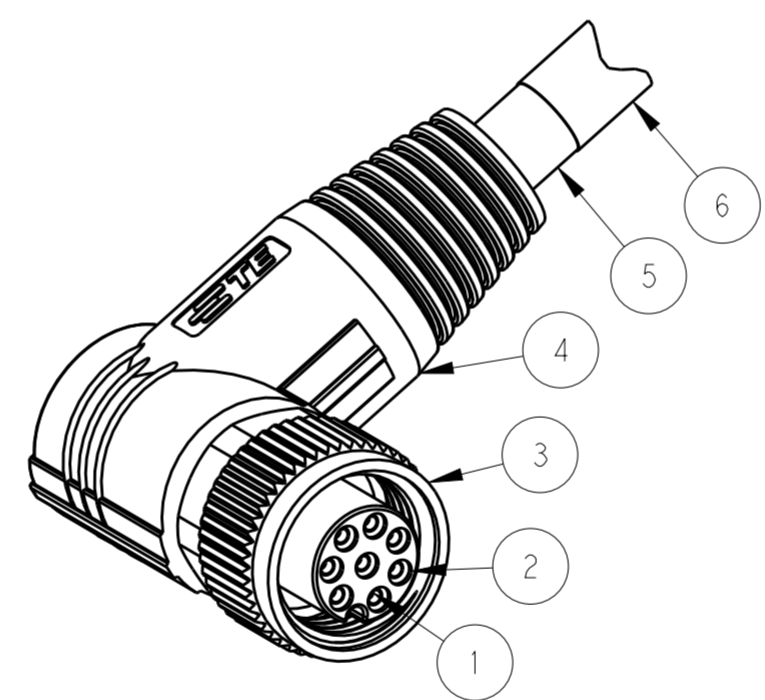

THIS DRAWING IS UNPUBLISHED. RELEASED FOR PUBLICATION 20
 © COPYRIGHT 20 BY - ALL RIGHTS RESERVED.

ITEM	DESCRIPTION	MATERIAL	OTHERS
1	FEMALE CONTACT	COPPER ALLOY	FLASH GOLD
2	HOUSING	NYLON	BLACK
3	COUPLING NUT	COPPER ALLOY	-
4	OVER-MOLDING	POLYURETHANE	BLUE
5	CABLE	-	-
6	LABEL	-	-

REVISIONS				
P	LTR	DESCRIPTION	DATE	APVD
	A	INITIAL RELEASE	05DEC2016	HW XX

NOTE:
 △. STRIP AND RETAIN THE INSULATION
 △. CODE POSITION
 △. RECOMMENDED TORQUE 0.6 Nm
 △. -** : CABLE LENGTH
 -0.5:0.5M,
 -1.0:1.0M,
 -1.5:1.5M,
 -3.0:3.0M,
 -5.0:5.0M,
 -7.0:7.0M,
 -10.0:10.0M,
 5. CABLE ASSEMBLY TO BE PACKAGED IN POLYBAGS
 △. LABEL CONTAINS: PN, DATE CODE...

注释:
 △. 剥线并保留护套绝缘层
 △. CODE位置
 △. 推荐扭矩0.6 Nm
 △. -** : 线缆长度
 -0.5:0.5M,
 -1.0:1.0M,
 -1.5:1.5M,
 -3.0:3.0M,
 -5.0:5.0M,
 -7.0:7.0M,
 -10.0:10.0M,
 5. 线缆组件塑料袋包装
 △. 标签包含: 产品编号, 日期代码...

TECHNICAL DATA	T41614X0008-00X
RATED VOLTAGE	MAX. 30V AC/DC
RATED CURRENT	MAX. 2A
POLLUTION DEGREE	3
OVERVOLTAGE CATEGORY	II
MATERIAL GROUP	II
DEGREE OF PROTECTION	IP67

WIRES: 0.25mm ² (24AWG) WIRE COLOR: WHITE/BROWN/GREEN/YELLOW/ GRAY/PINK/BLUE/RED OD: APPROX.6.0MM FOR 8P	STANDARD: -001:0.5M -002:1.0M -003:1.5M -004:3.0M -005:5.0M -006:7.0M -007:10.0M CUSTOMIZATION: -**0:**.0 M -**5:**.5 M	FIXED: -40°C~+80°C FLXIBLE: -25°C~+80°C	GRAY	PUR (UL)	RPC-M12-FR-8CON-PUR-**SH△	8	T4161420008-00X
		FIXED: -40°C~+80°C FLXIBLE: -25°C~+80°C	BLACK	PVC (UL)	RPC-M12-FR-8CON-PVC-**SH△	8	T4161410008-00X
CABLE CHARACTERISTIC	LENGTH "L"	CABLE TEMP. RANGE	JACKET COLOR	JACKET MATERIAL	TYPE	POS.	TE PN