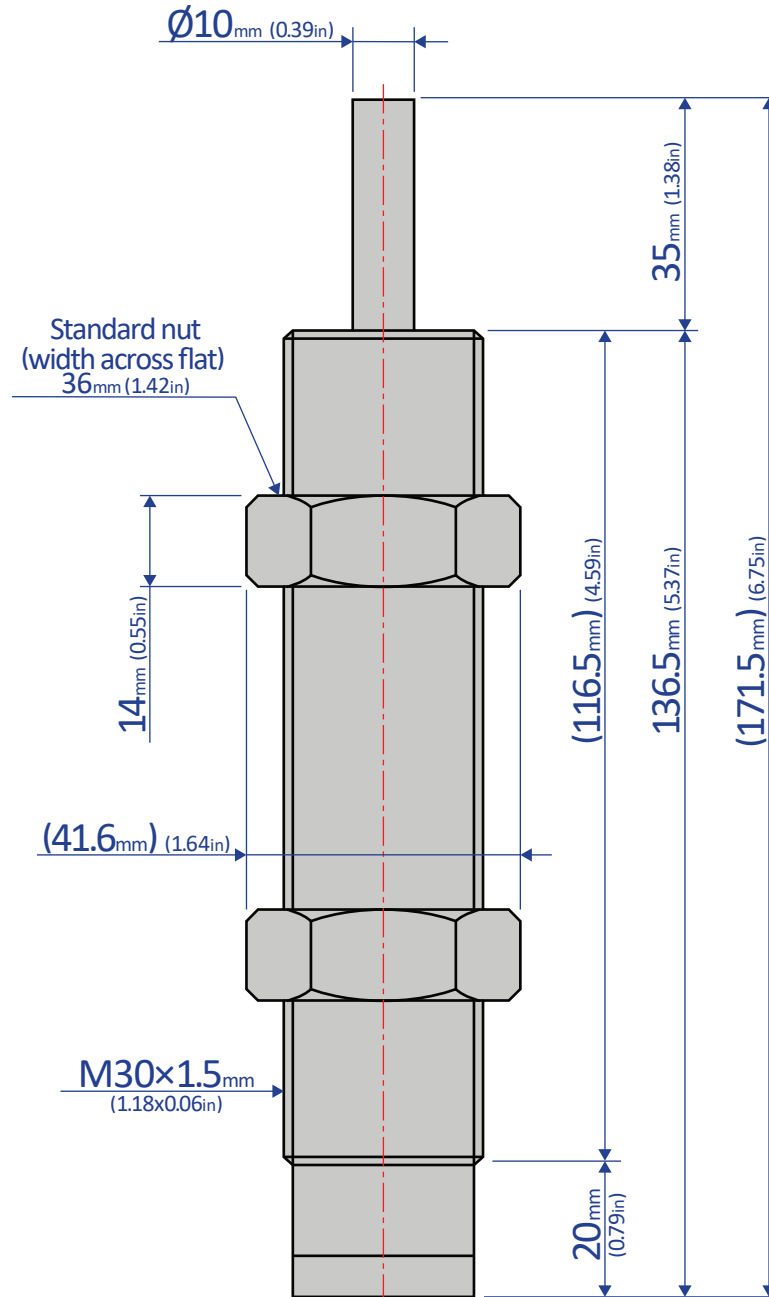

FK-3035H-S

SHOCK ABSORBER - FIXED

Bansbach
easylift[®]

50 West Drive • Melbourne, Florida 32904
(321) 253-1999 • www.easylift.com • www.damper.net