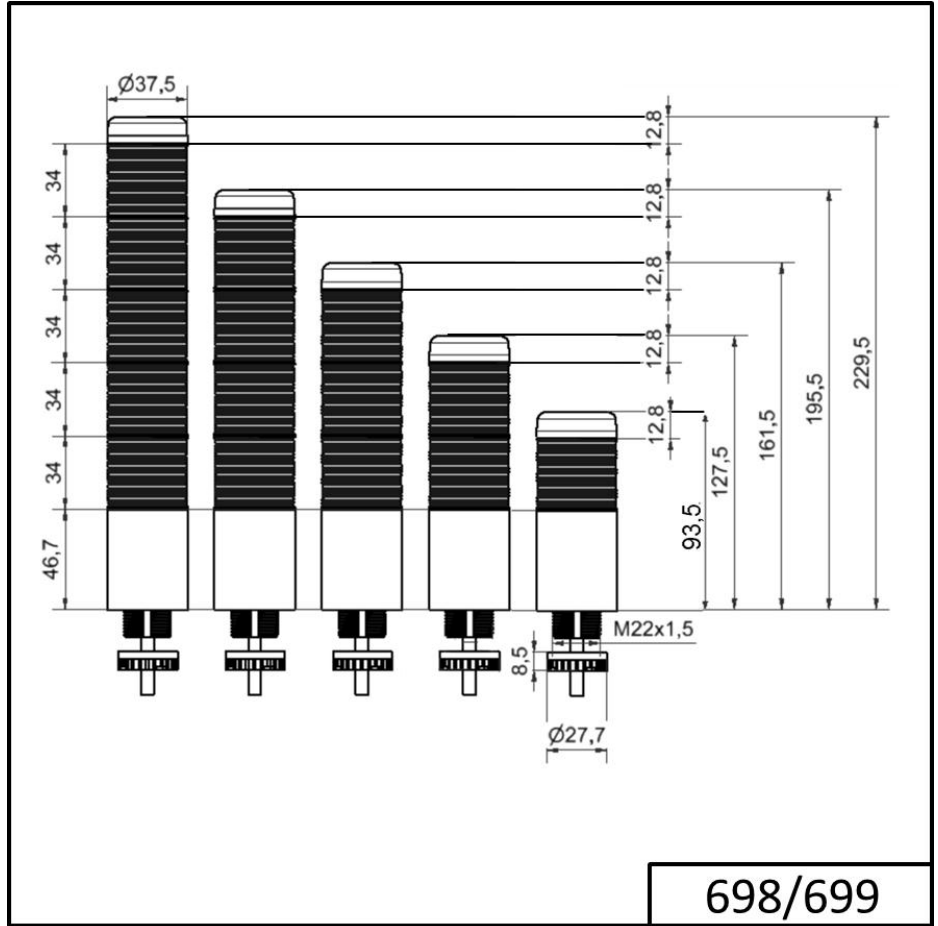

Completely pre-assembled Signal Towers / KOMPAKT 37
K37cl sr cable EM Pulse tone 24VAC/DC BU

DRAWING

! For additional installation and mounting information, refer to the appropriate user guide at www.werma.com. This printed copy is for information only and is subject to alteration.