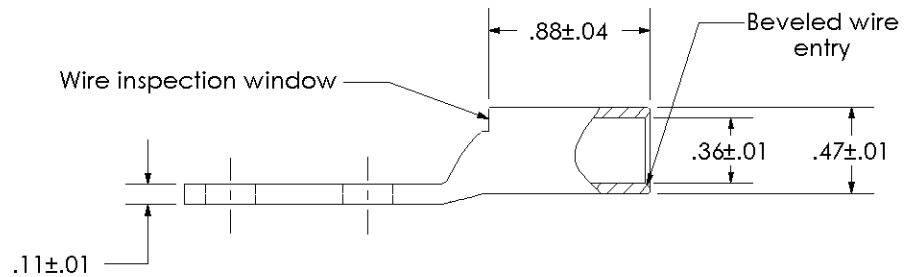

THIS COPY IS PROVIDED ON A RESTRICTED BASIS AND IS NOT TO BE USED IN ANY WAY DETRIMENTAL TO THE INTERESTS OF PANDUIT CORP.

Material	High Conductivity Seamless Copper Tube
Plating	Electro-Tin
Wire Size	1 AWG
Wire Type	Stranded Copper; Class B: Compact, Compressed or Concentric, Class C: Concentric
Wire Strip Length	15/16 in.
Stud Size	1/4 in.
UL Listed Wire Connector	Yes, for applications up to 35kv. Consult cable manufacturer for voltage stress relief instructions with applications greater than 2000 volts.
UL Temperature Rating	90° C
C.S.A Certified Wire Connector	Yes
Panduit Color Code on Barrel	GREEN
Panduit Die Index No. on Barrel	P37
Alternate Industry Die Index No. () on Barrel	(11)

00	12/02	SAB	DRL	RELEASED	10343
REV	DATE	BY	CHK	DESCRIPTION	ECN

PANDUIT CORP. TINLEY PARK, ILLINOIS

LCD1-14B-E
Copper Lug - Two-Hole, Standard Barrel

SCALE N/A DRAWING NO / CAD FILE LCD1-14B-CUST