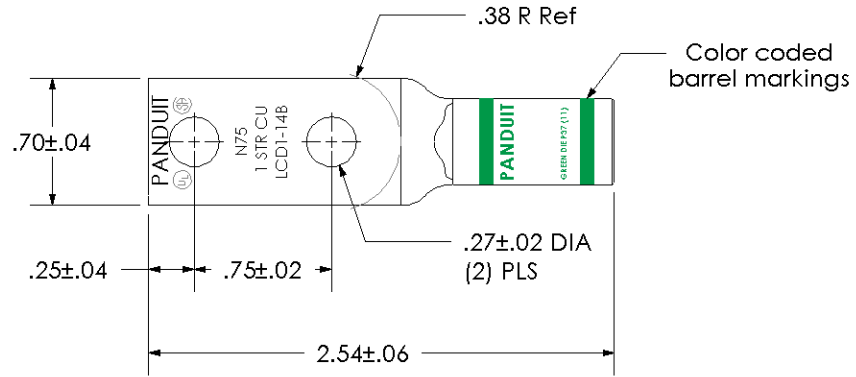

THIS COPY IS PROVIDED ON A RESTRICTED BASIS AND IS NOT TO BE USED IN ANY WAY DETRIMENTAL TO THE INTERESTS OF PANDUIT CORP.

Material	High Conductivity Seamless Copper Tube
Plating	Electro-Tin
Wire Size	1 AWG
Wire Type	Stranded Copper; Class B: Compact, Compressed or Concentric, Class C: Concentric
Wire Strip Length	15/16 in.
Stud Size	1/4 in.
UL Listed Wire Connector	Yes, for applications up to 35kv. Consult cable manufacturer for voltage stress relief instructions with applications greater than 2000 volts.
UL Temperature Rating	90° C
C.S.A Certified Wire Connector	Yes
Panduit Color Code on Barrel	GREEN
Panduit Die Index No. on Barrel	P37
Alternate Industry Die Index No. () on Barrel	(11)

00	12/02	SAB	DRL	RELEASED	10343
REV	DATE	BY	CHK	DESCRIPTION	ECN

PANDUIT CORP. TINLEY PARK, ILLINOIS

LCD1-14B-E
Copper Lug - Two-Hole, Standard Barrel

SCALE N/A DRAWING NO / CAD FILE LCD1-14B-CUST