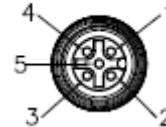

BU-1682935

(5 Position Female Receptacle Shielded Cable Assembly to free ends, 4.92')

Pin Out

J1	COLOR	J2
1	BROWN	OPEN
2	WHITE	
3	BLUE	
4	BLACK	
5	GRAY	
SHELL	BRAID	

- Mueller's BU-1682935 is a shielded cable assembly that has a 5-position female receptacle on one end and free wire ends on the other.
- Shell size for connector: M12*1.0 (A Coding)
- Cable Material: Polyurethane
 - Overall length = 4.92' (1.5m)
- Coupling Nut: Anodized Aluminum
- Rating:
 - Voltage: 60V AC/DC
 - Current: 4A
 - Temperature: -40°C to 105°C
- Standard: IEC 61076-2-101
- Waterproof Rating: IP67/IP68
- RoHS 3 Compliant