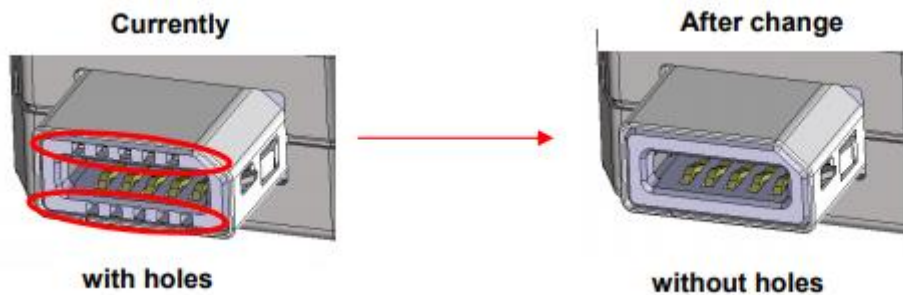

Business Unit: HARTING Electronics / HCS **PCN/21/007/C+N-US**

Product range: Interface Connectors – HCS / iX Industrial Date: 2021-03-19
Industrial Ethernet Cabling Page 1/3

Title: iX Industrial – Modification of Tip Shape - PCN

Details of the Product Changes

1. Affected Part Numbers

HARTING iX Connectors and Cable Assemblies.
See affected part numbers in Appendix starting on page 3.

2. Description of the Change

3. Impact on the Product Specification