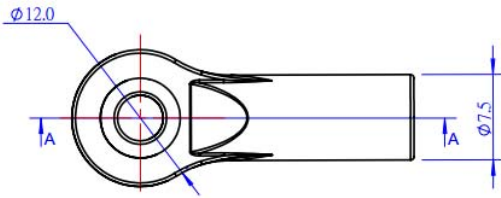

Fish-eye Joint M4 (4-Pack)

SKU: 89025 Weight: 12.00 Gram

What Is Fish-eye Joint M4?

Fish-eye Joint is frequently-used mechanical part of Makeblock platform which can rotate 360 degrees freely. The M4 hole on this joint allows you to connect with other Makeblock parts easily.

Feature

- ? Made from nylon and brass;
- ? Comes with a M4 hole, compatible with all Makeblock parts;
- ? High wear resistance, light-weight;
- ? Easy to assemble and disassemble;

Demo

Size Chart (mm):

Specifications