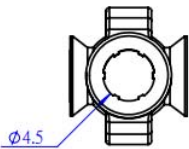

Fish-eye Joint M4 (4-Pack)

SKU: 89025 Weight: 12.00 Gram

What Is Fish-eye Joint M4?

Fish-eye Joint is frequently-used mechanical part of Makeblock platform which can rotate 360 degrees freely. The M4 hole on this joint allows you to connect with other Makeblock parts easily.

Feature

- ? Made from nylon and brass;
- ? Comes with a M4 hole, compatible with all Makeblock parts;
- ? High wear resistance, light-weight;
- ? Easy to assemble and disassemble;

Demo

Size Chart (mm):

Specifications