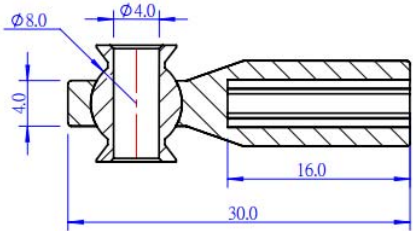

Fish-eye Joint M4 (4-Pack)

SKU: 89025 Weight: 12.00 Gram

What Is Fish-eye Joint M4?

Fish-eye Joint is frequently-used mechanical part of Makeblock platform which can rotate 360 degrees freely. The M4 hole on this joint allows you to connect with other Makeblock parts easily.

Feature

- ? Made from nylon and brass;
- ? Comes with a M4 hole, compatible with all Makeblock parts;
- ? High wear resistance, light-weight;
- ? Easy to assemble and disassemble;

Demo

Size Chart (mm):

Specifications

SKU	89025
Product Name	Fish-eye Joint M4 (4-Pack)
Net Weight	12g (0.42oz)
Package Content (Quantity x Part Name)	4 x Fish-eye Joint M4

<https://store.makeblock.com/fish-eye-joint-m4-4-pack/2-6-19>