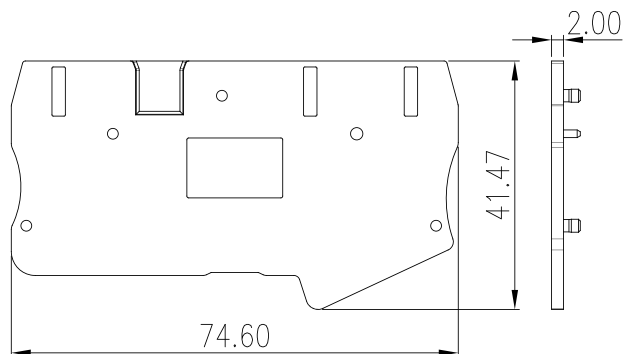

# DP6C-TN

DIN Rail Terminal Blocks > Accessories

## Specification

Product description	END COVER
Color	GREY(default)
Material	PA66
Inflammability class	UL94-V0
Compatible products	DP6-TN
Package	50 pcs / box