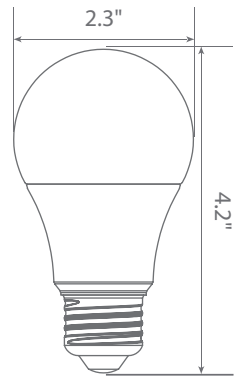

Product Dimensions