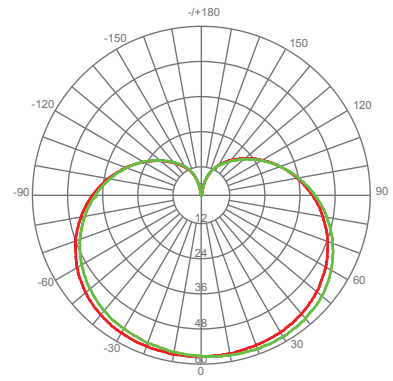

Product Photometric Data

Euri Lighting | A Division of IRTRONIX Inc.

20900 Normandie Avenue Bldg. B, Torrance, CA 90502 | Tel: 310.787.1100 | Fax: 310.787.1166 | www.eurilighting.com
©2020 Euri Lighting. All Rights Reserved