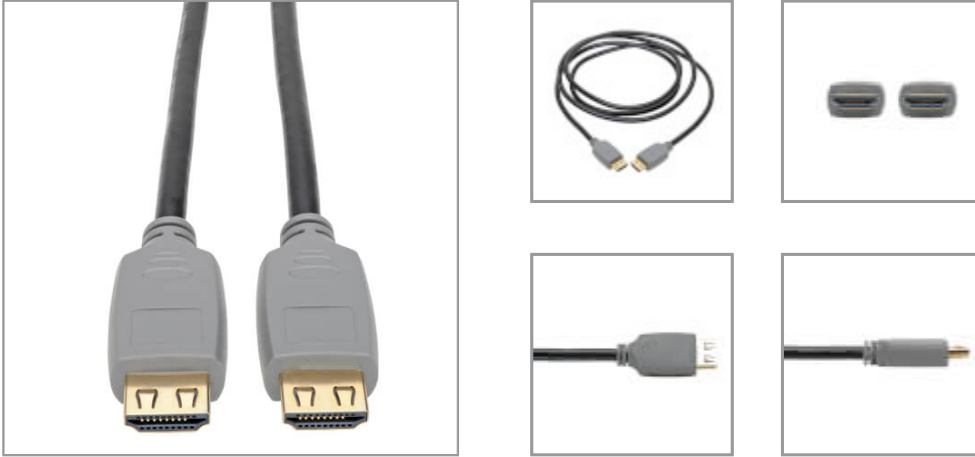

4K HDMI Cable (M/M) - 4K 60 Hz, HDR, 4:4:4, Gripping Connectors, Black, 6 ft.

MODEL NUMBER: P568-006-2A

4K HDMI cable connects your laptop or tablet to an HDTV, monitor or projector for crystal-clear 4K video with 4:4:4 color.

Features

4K HDMI Cable Connects Home Theater or Digital Signage Audio/Video Components

This 4K HDMI cable securely connects HDMI-enabled laptops, tablets, PCs, Blu-ray players, game consoles or satellite/cable TV boxes to HDTVs, HD monitors, projectors or home theater receivers. Gripping HDMI connectors on both ends help ensure components stay firmly attached to avoid viewing interruptions. The six-foot (1.8-meter) length allows you flexibility in placing your home theater components.

Enjoy the Clarity of 4K HDMI Video with Multi-Channel Audio and 4:4:4 Color

This Tripp Lite 4K HDMI cable provides a pure digital connection that supports Ultra HD video resolutions up to 4K for crystal-clear picture and sound. It's compatible with HDCP 2.2, as well as HDR video, providing a wide range of vibrant colors with richer contrast, brighter whites and deeper blacks that pop on your 4K display. HDCP 2.2 compliance allows you to stream 4K Amazon and Netflix content with no complications. This adapter supports 4:4:4 chroma subsampling for top-level PC gaming or using your HDTV as a PC monitor. The cable is backward compatible with previous HDMI generations, allowing you to use it to connect lower-resolution components.

Specifications

Highlights

- Supports UHD resolutions up to 4K (4:4:4) for crystal-clear video
- High-grip HDMI plugs maintain constant A/V signal without accidental disconnections
- Carries High Dynamic Range (HDR) signals for rich contrast and expanded color accuracy
- 6 ft. length allows flexibility in setting up devices in your home theater
- Plug-and-play operation with no software required for easy, immediate installation