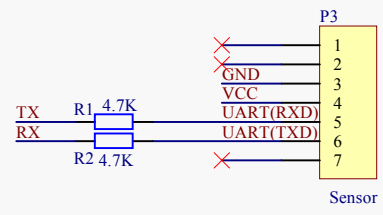

C

C

D

D

Title: Infrared CO2 Sensor 0-50000ppm	SKU: SEN0220
Drawn: lg.gang-CD	Revision: V1.0
Page: 1 of 1	Size: A4
Date: 2016/6/30	Time: 16:53:24

1

2

3