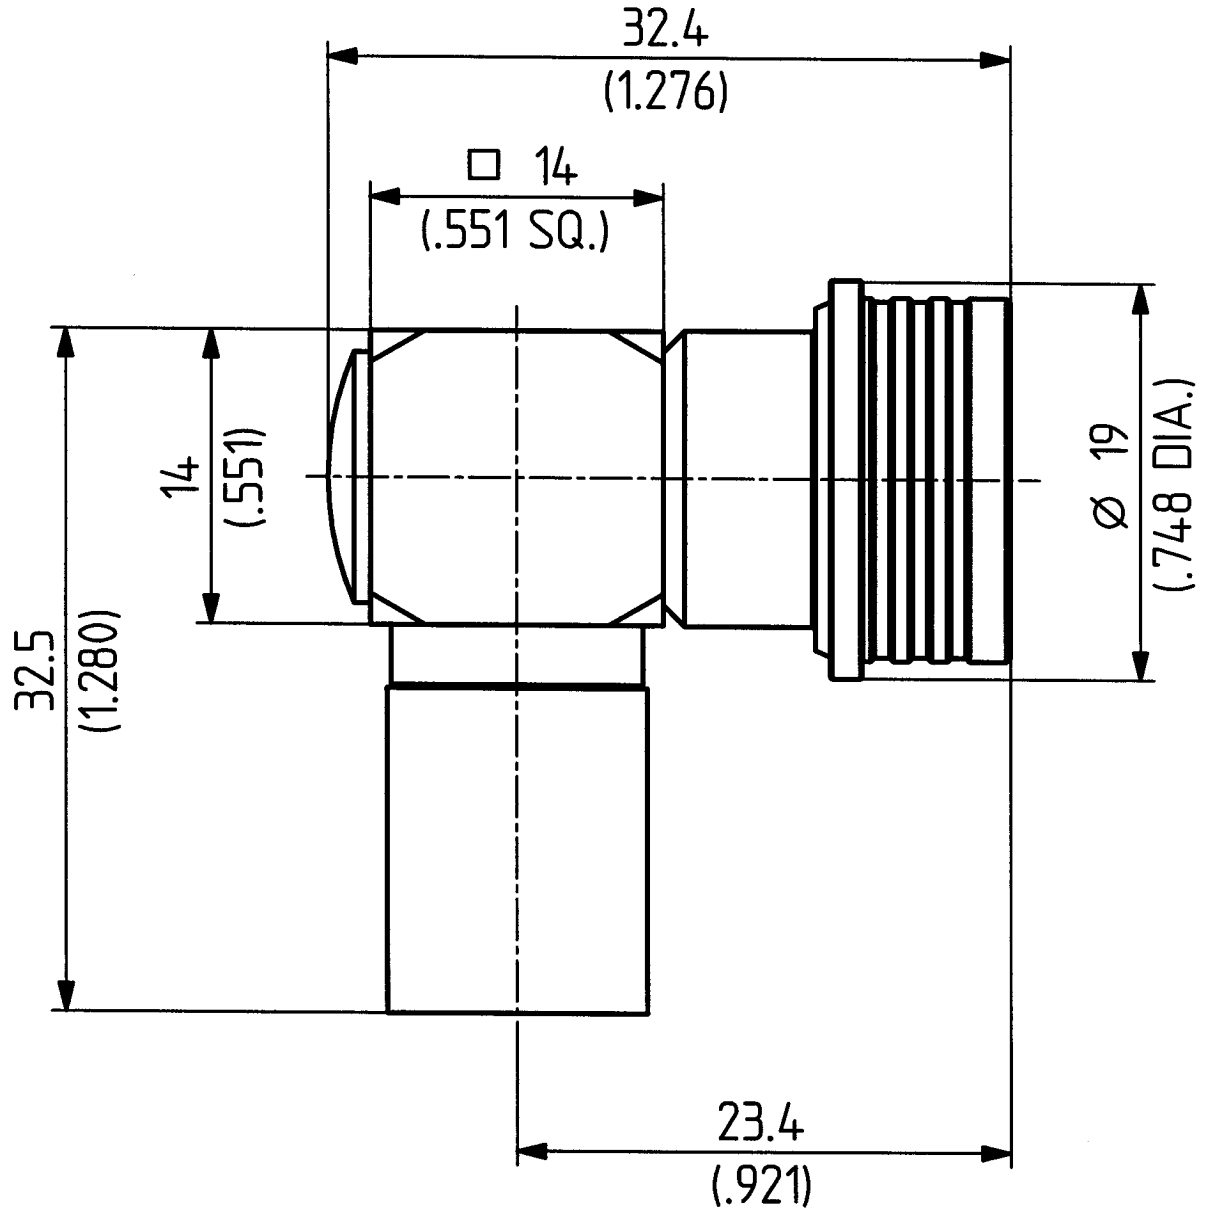

16 QN-50-7-2

H+S 701 448.05

scale
3 : 1

HUBER + SUHNER
CH-ITC-RBS-CON

drawing number
4.13.34928_1

Index
a

dimensions in mm

OZ drawing : OZ.