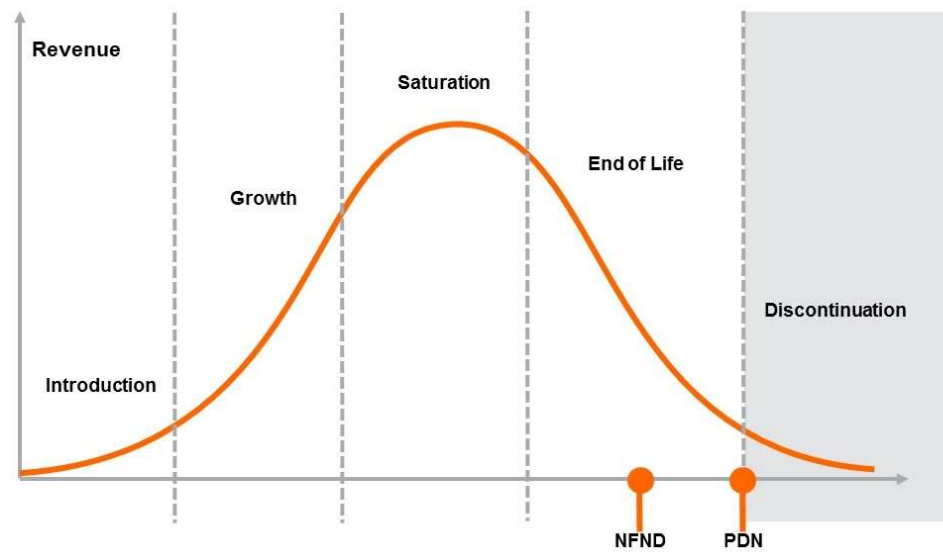

Light is OSRAM

Product Or Individual Q-Code Discontinuation (acc. JEDEC J-STD-048)
OS-PDN-2021-015

16 February 2021

Last order: 31 March 2021
Last delivery: 30 May 2021

Please direct your feedback to your local Sales office.