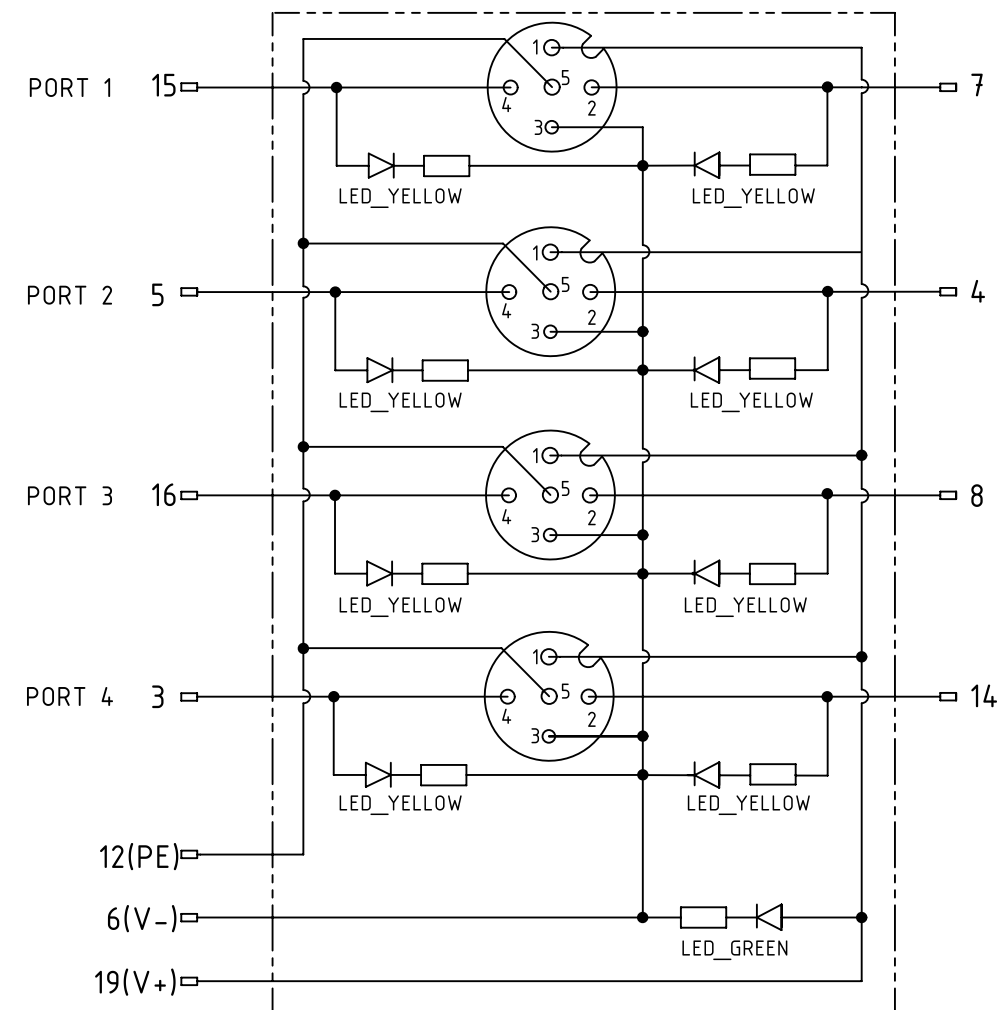

Loading plan

- Protection level: IP67
- Temperature range: -25°C ... +85°C

	All Dimensions in mm	Tech. Character.		Free size tol.		According to production drawing	
	All rights reserved	Created by COSTEA Costea	Inspected by 402676 Gross	Standardisation MUNTEANV Muntean	Date 2020-04-16	State Final Release	
Department HCS - RO		Title har-SAB M12/4/5p M23/19p				Doc-Key / ECM-Nr. 100831466/UGD/001/B 500000171205	
HARTING Customised Solutions D-32339 Espelkamp		Type TB	Number 090700302200			Rev. B	Page 1/1