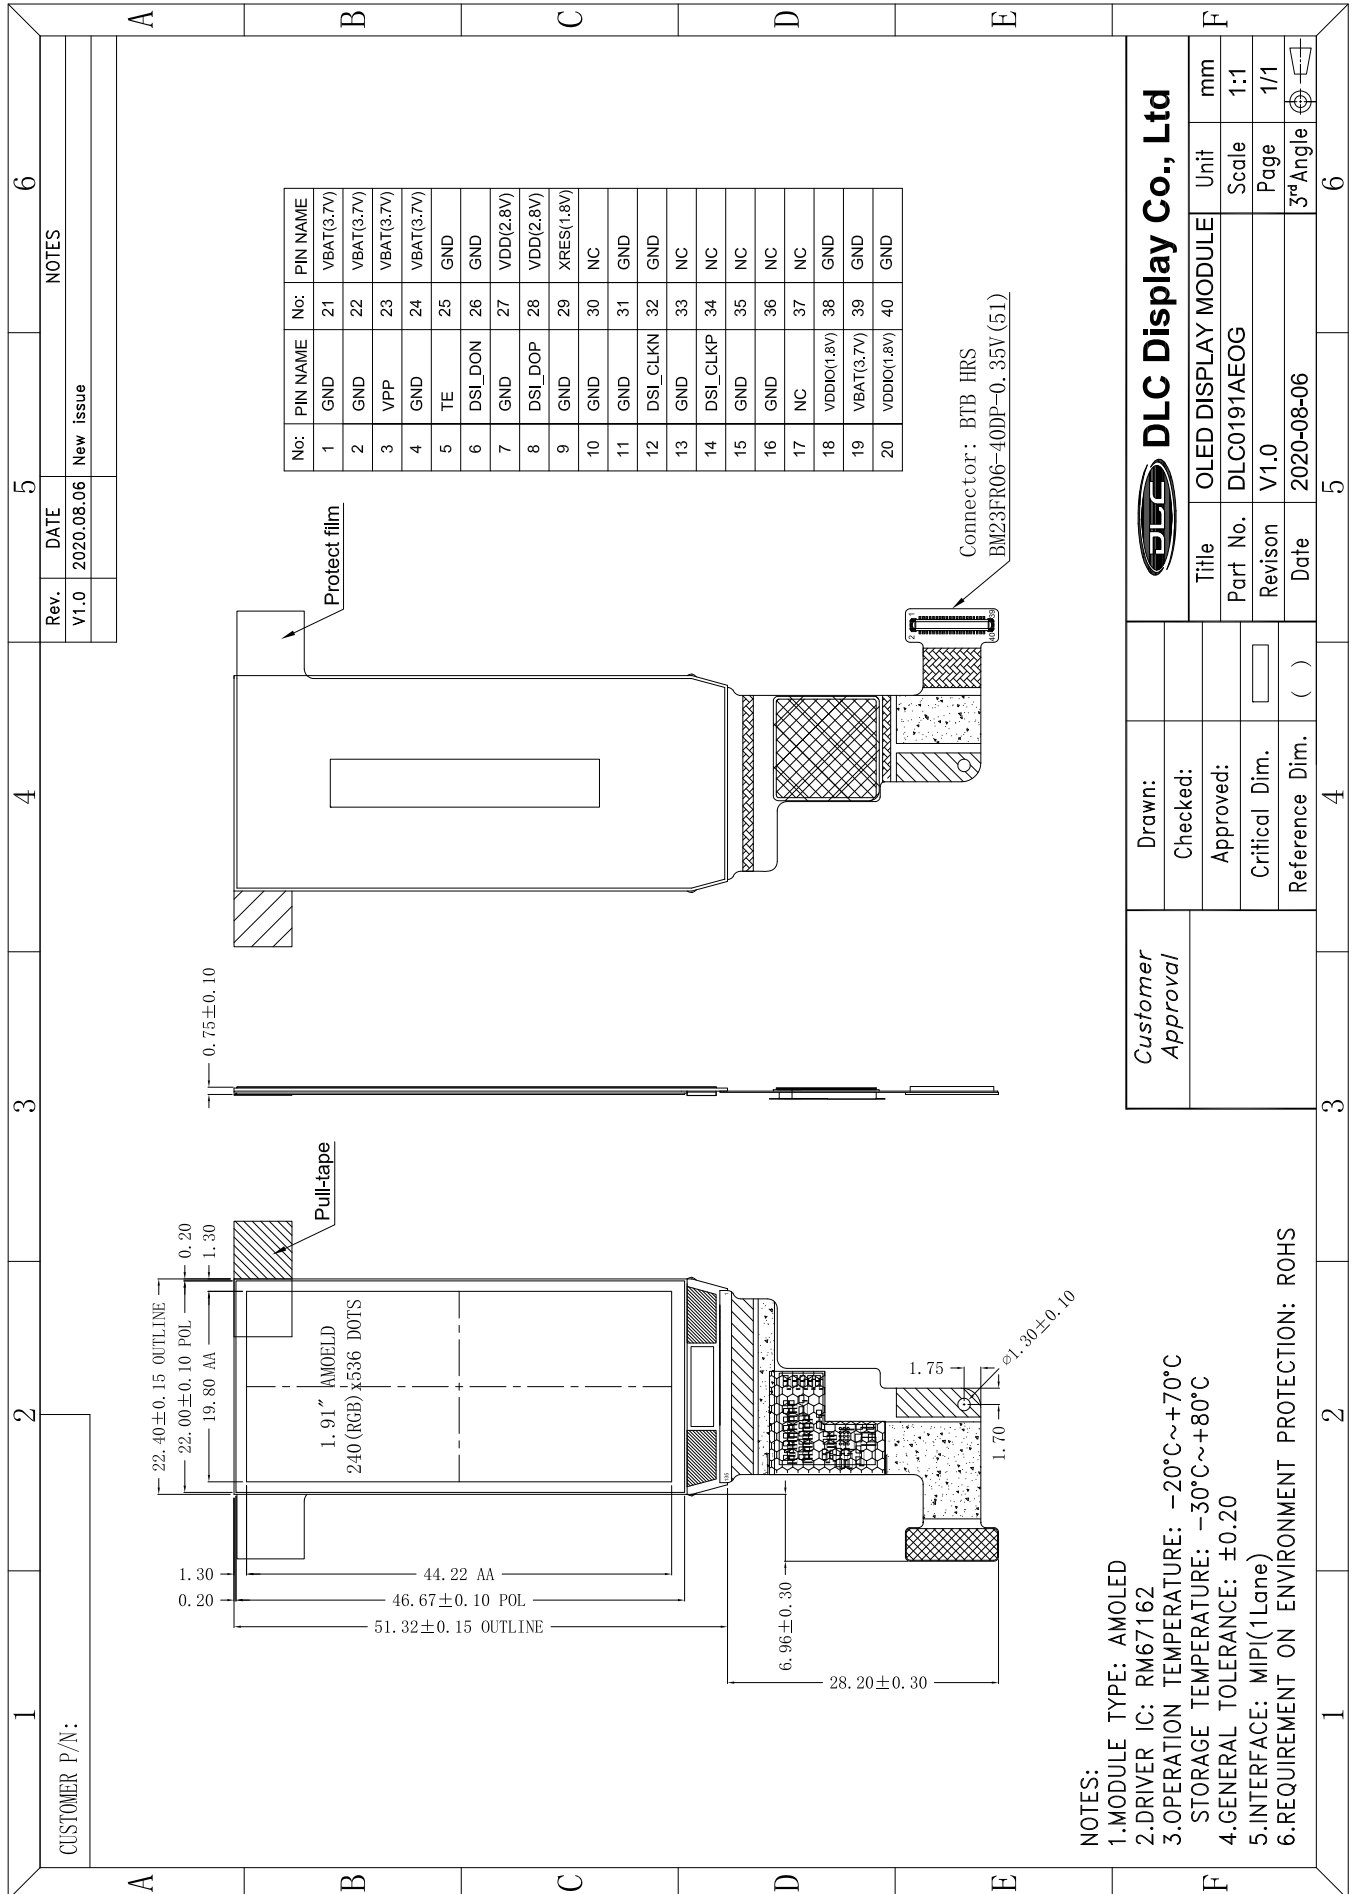

Outline Drawing

DLC Display Co., Ltd		Title	Unit
Part No.	DLC0191AEOG	Scale	1:1
Revision	V1.0	Page	1/1
Date	2020-08-06	3 rd Angle	