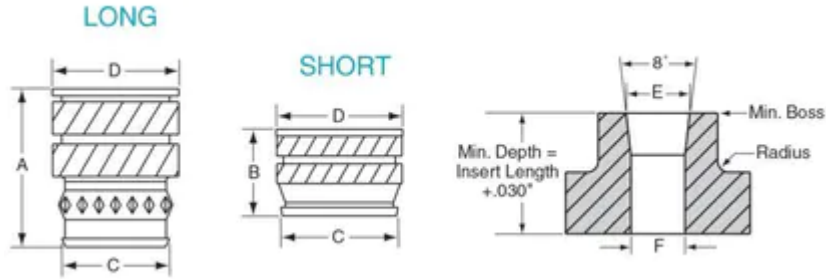

2528X500H-SS

A	0.5 in
Boss Size	0.726 in
Brand	RAF
C	0.332 in
D	0.375 in
F	0.321 in
Finish	None
Length E	0.363 in
Material	Stainless Steel
Series	H
Thread Size	1/4-28

PRODUCT OPTIONS

Finish
None
Black Oxide (26)
Chrome - Bright (10)
Chrome - Satin (11)
Chrome over Nickel (4)
Passivate - AMS 2700 TYPE 2 (48)
Passivate - ASTM A 380- 96 (47)