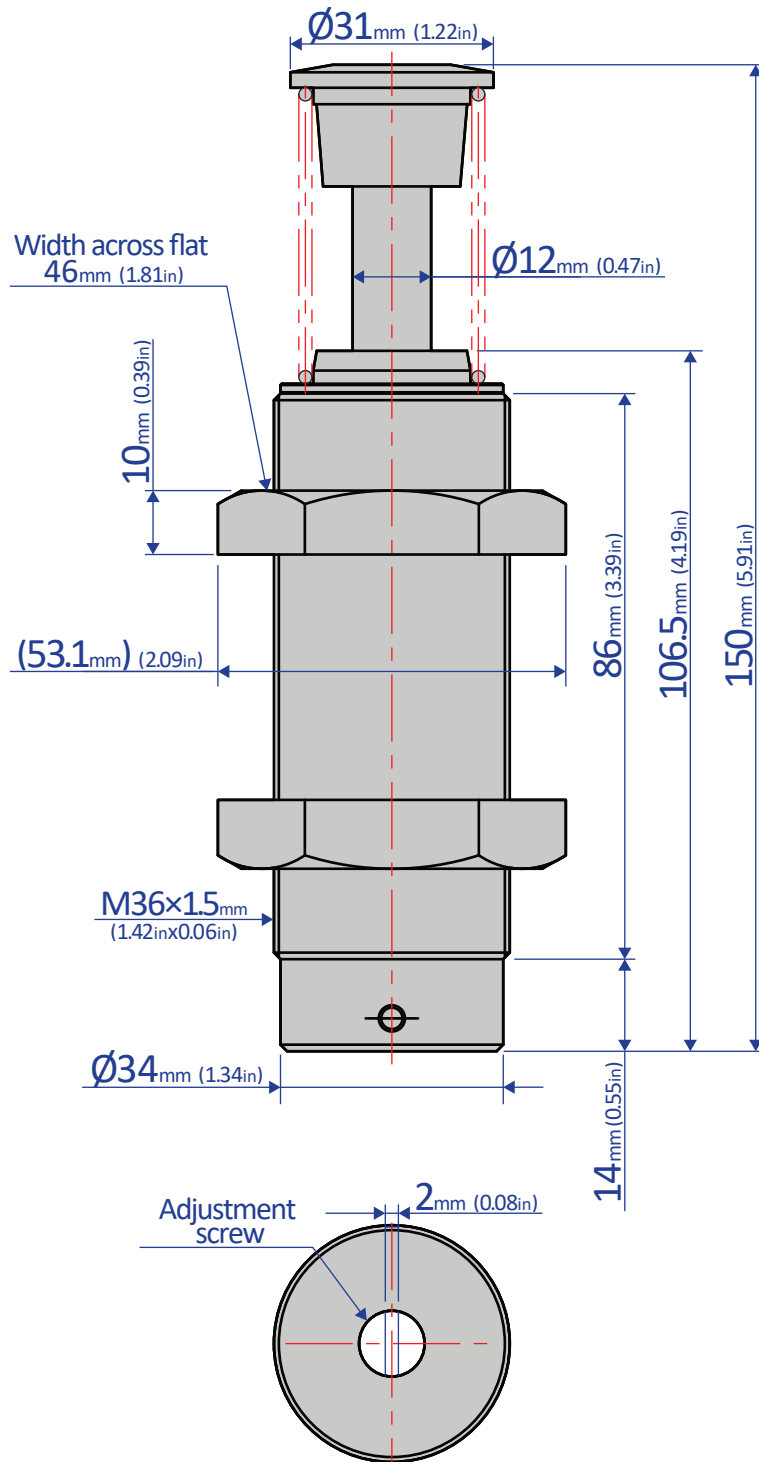

FA-3625A1-C

SHOCK ABSORBER - ADJUSTABLE

Bansbach
easylift[®]

50 West Drive • Melbourne, Florida 32904
(321) 253-1999 • www.easylift.com • www.damper.net