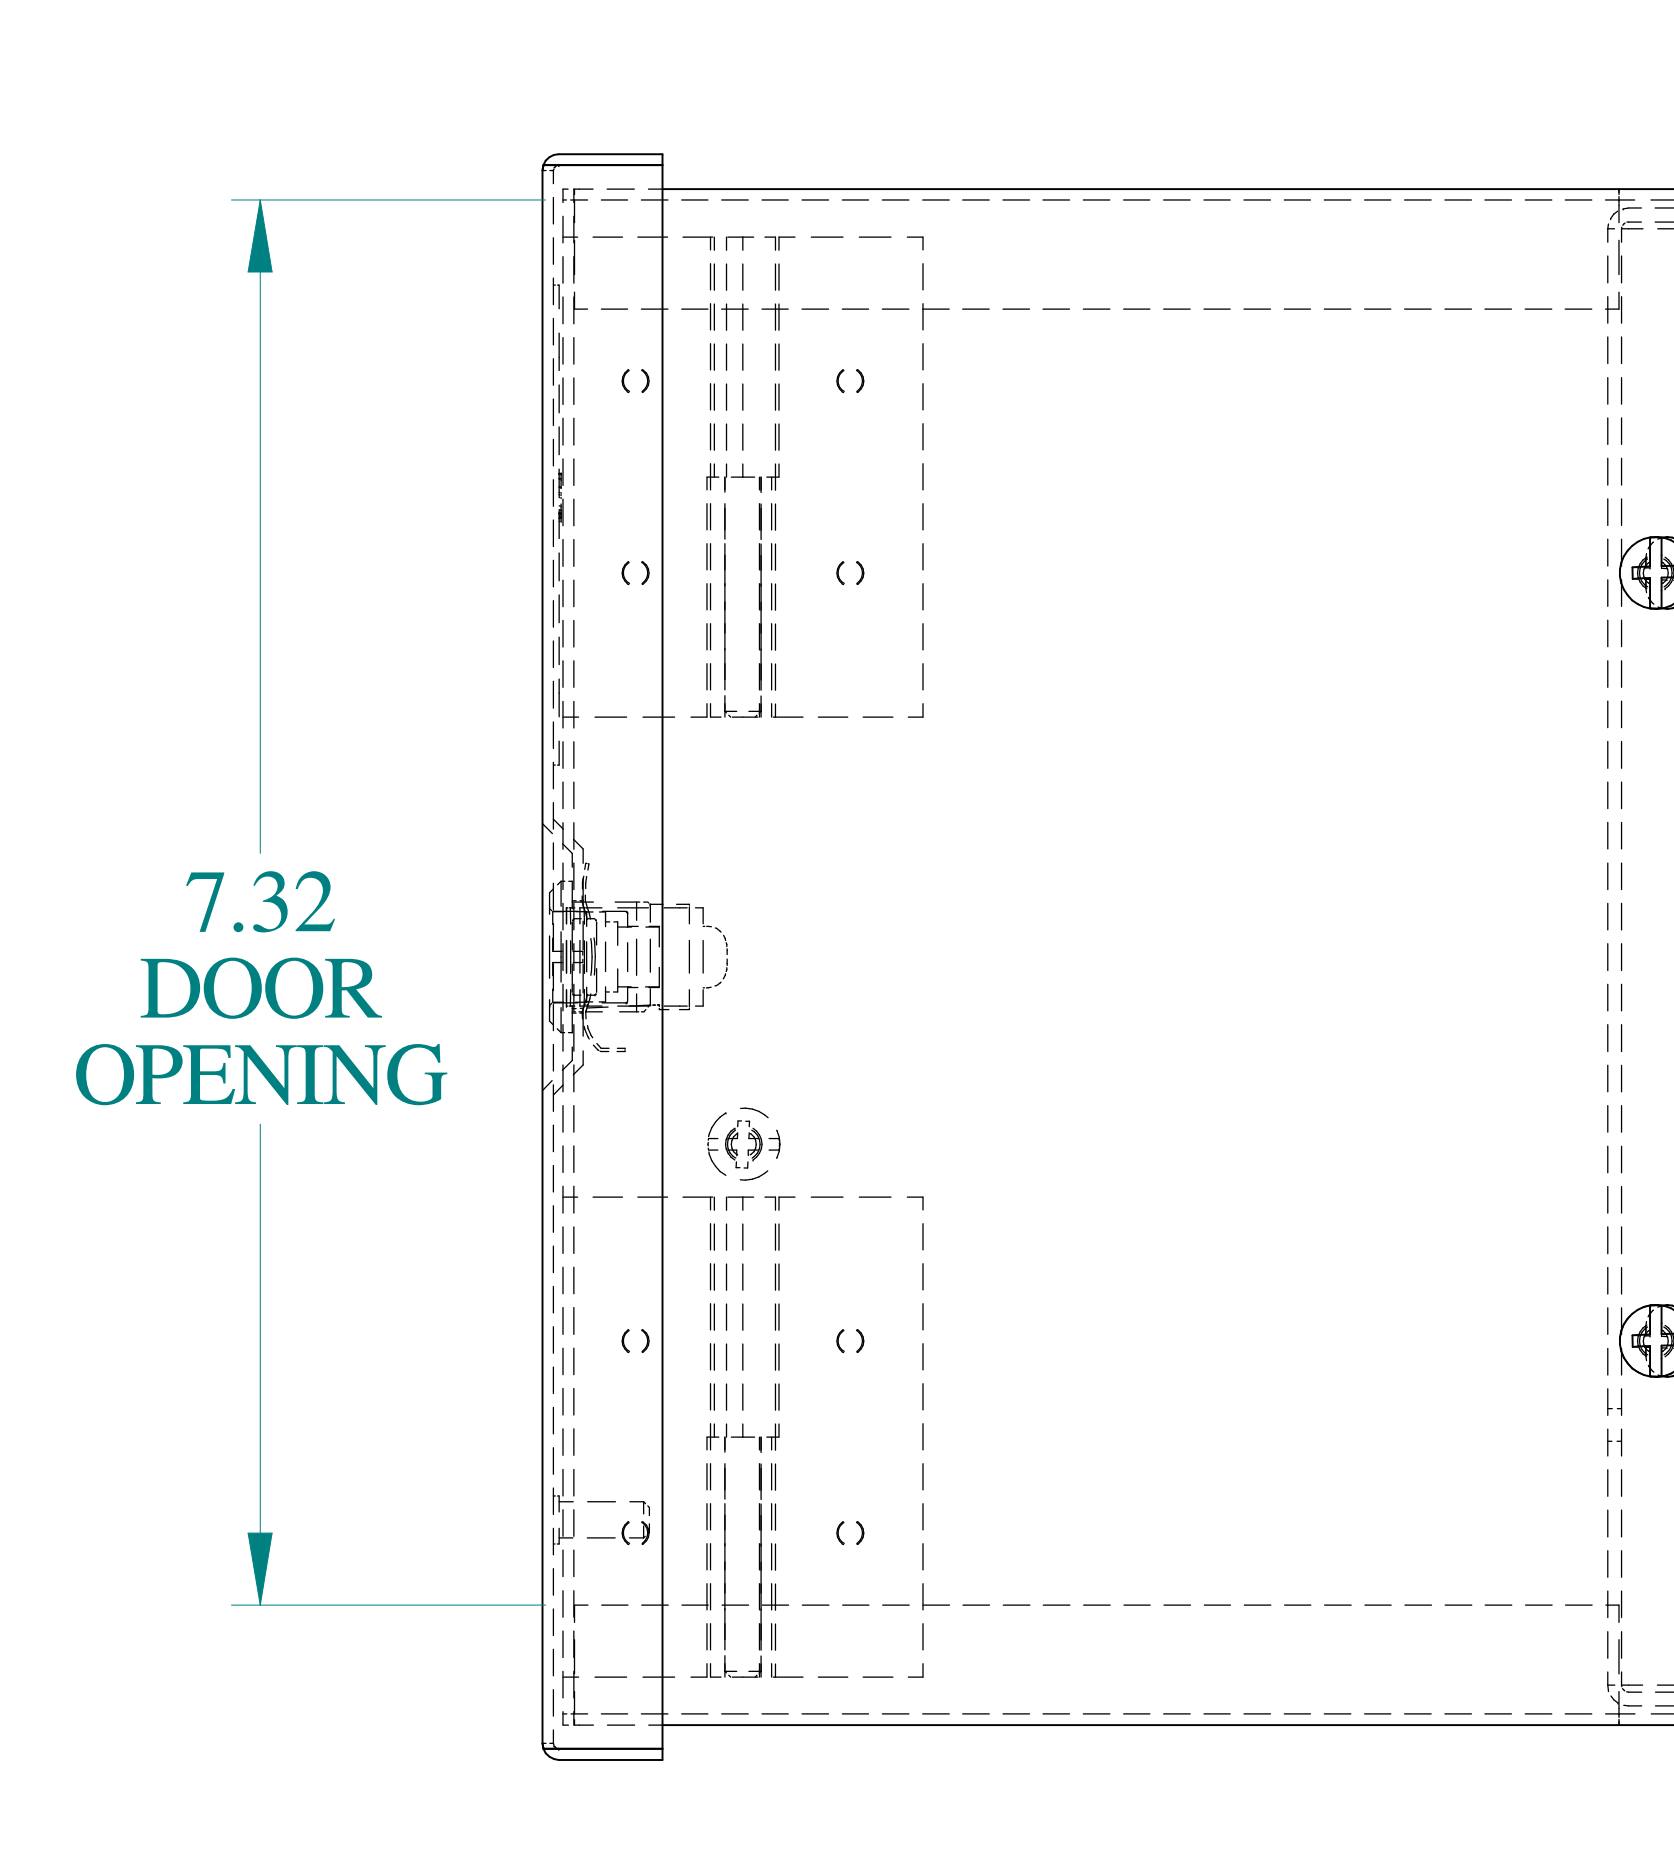

TOP VIEW

ISOMETRIC VIEWS

SIDE VIEW

FRONT VIEW

SIDE VIEW

BACK VIEW

BOTTOM VIEW

Data subject to change without notice.

Part # : N1WS866

Date : Mar. 24, 2019

Link: www.hammmfg.com/N1WS866