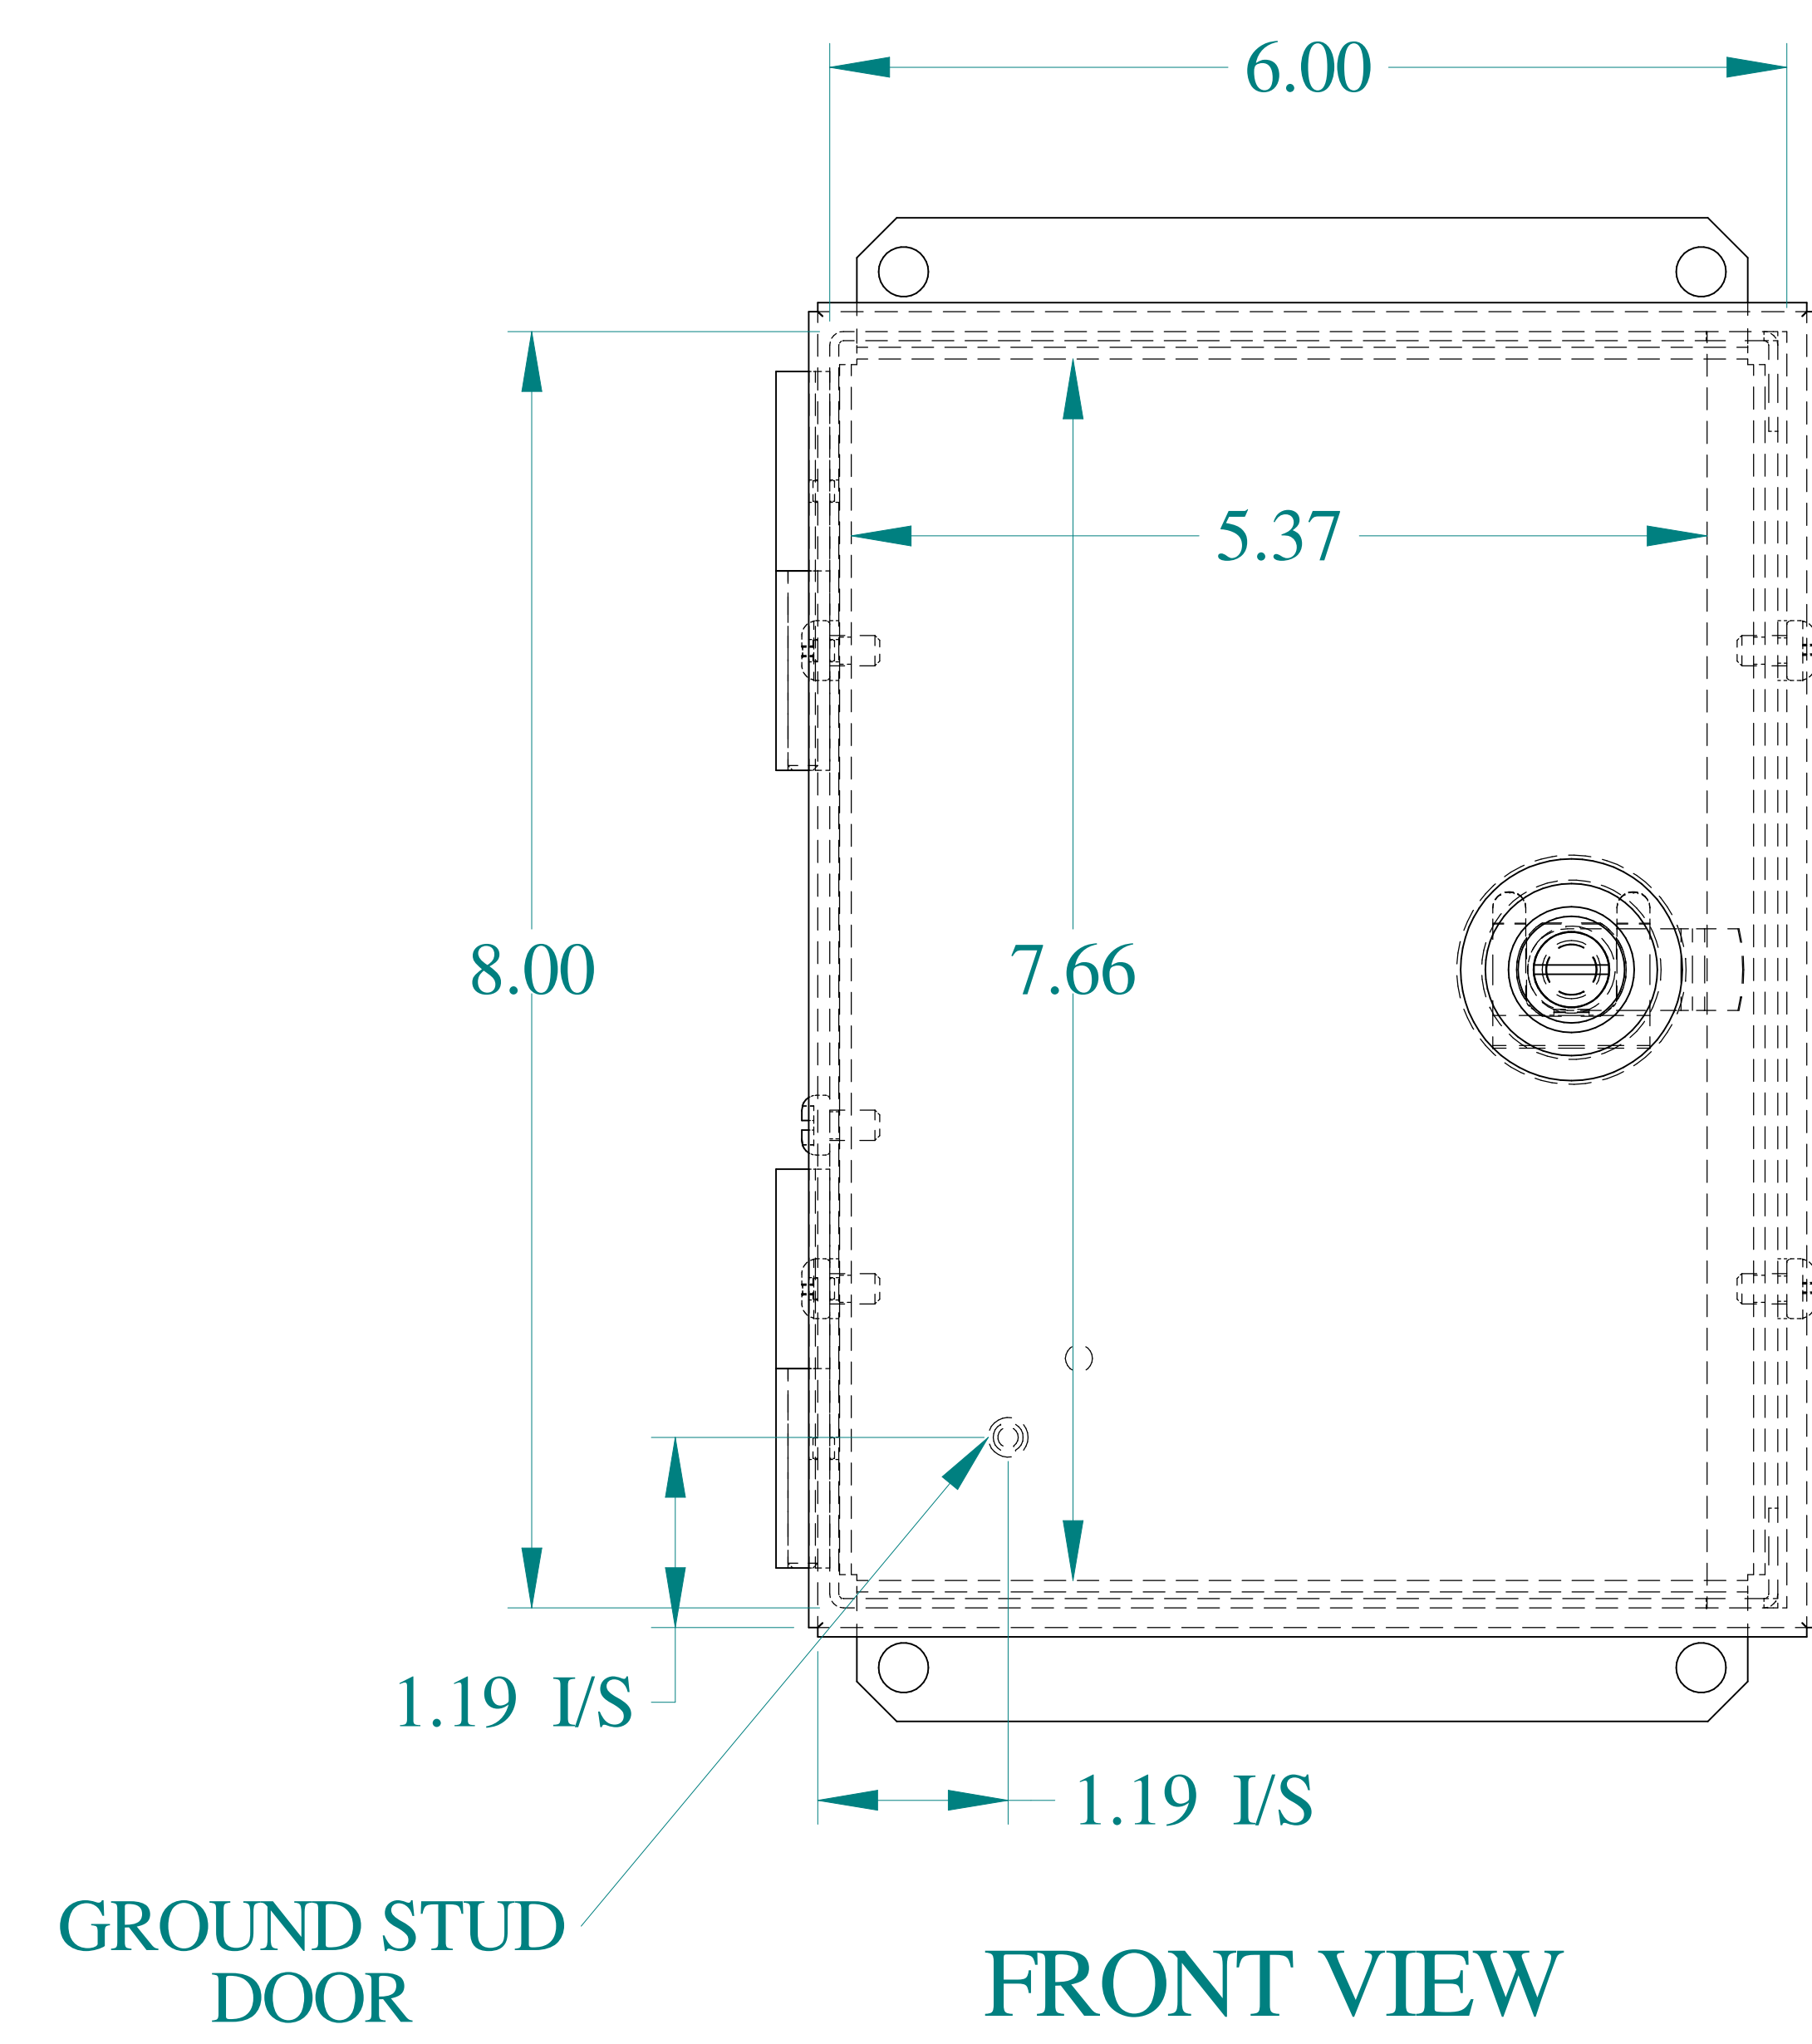

TOP VIEW

ISOMETRIC VIEWS

SIDE VIEW

FRONT VIEW

SIDE VIEW

BACK VIEW

BOTTOM VIEW

Data subject to change without notice.

Part # : N1WS866

Date : Mar. 24, 2019

Link: www.hammmfg.com/N1WS866