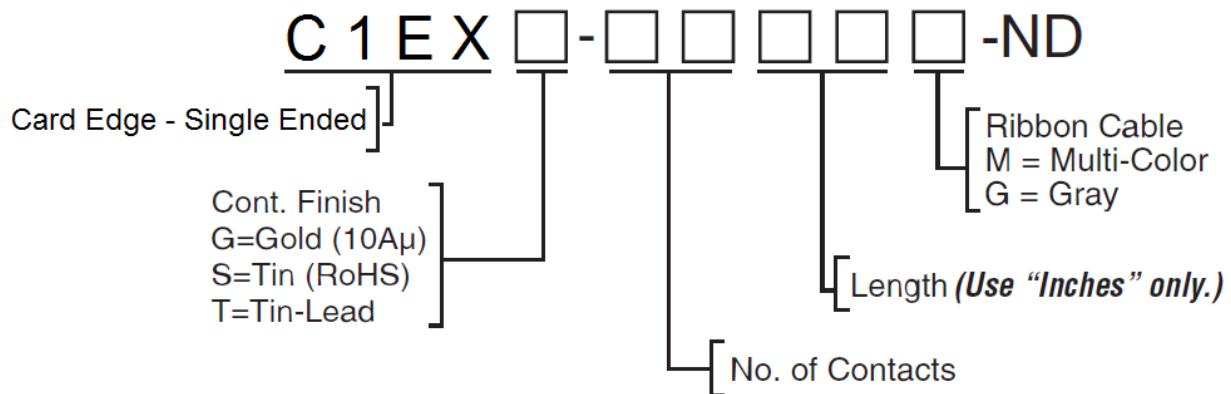

Termination Jumpers

Card Edge Connector – Single Ended

[Card Edge Connector without Strain Relief shown.](#)

Digi-Key[®] Custom Cable Assemblies Available
Call Digi-Key