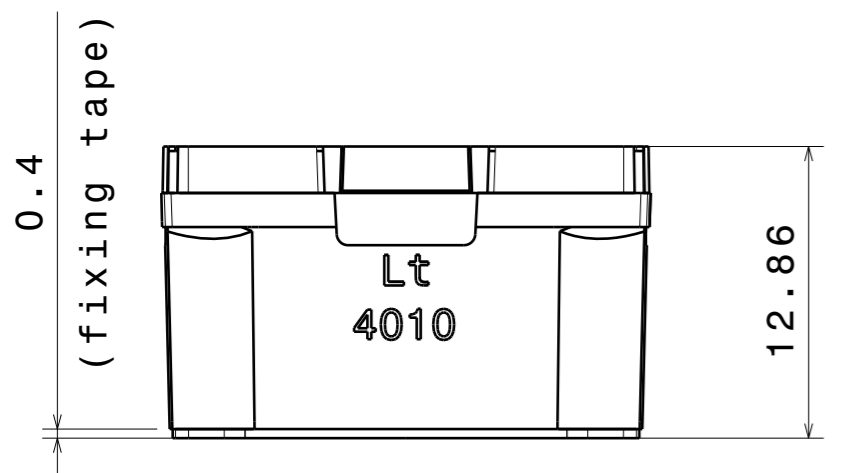

H G F E D C B A

4
3
2
1

4
3
2
1

A

INDEX	PART NO	DESCRIPTION	MATERIAL	COLOUR
1	C15050	ROSE-TAPE	PU 2-sided foam tape	adhesive
2	C14010	ROSE-LT-HLD-I-BLK	Pc	black
3	F14009	ROSE-UV-RS	LSR	clear

Tolerances if not otherwise shown
According to DIN ISO 2768-1
Linear measures:
up to 30mm class M, otherwise class C
According to DIN ISO 2768-2
Form and position: class L

SIZE PART NUMBER
A3 FCA14011

SCALE 3:1 WEIGHT 4,6 g SHEET 1/1

H G B A