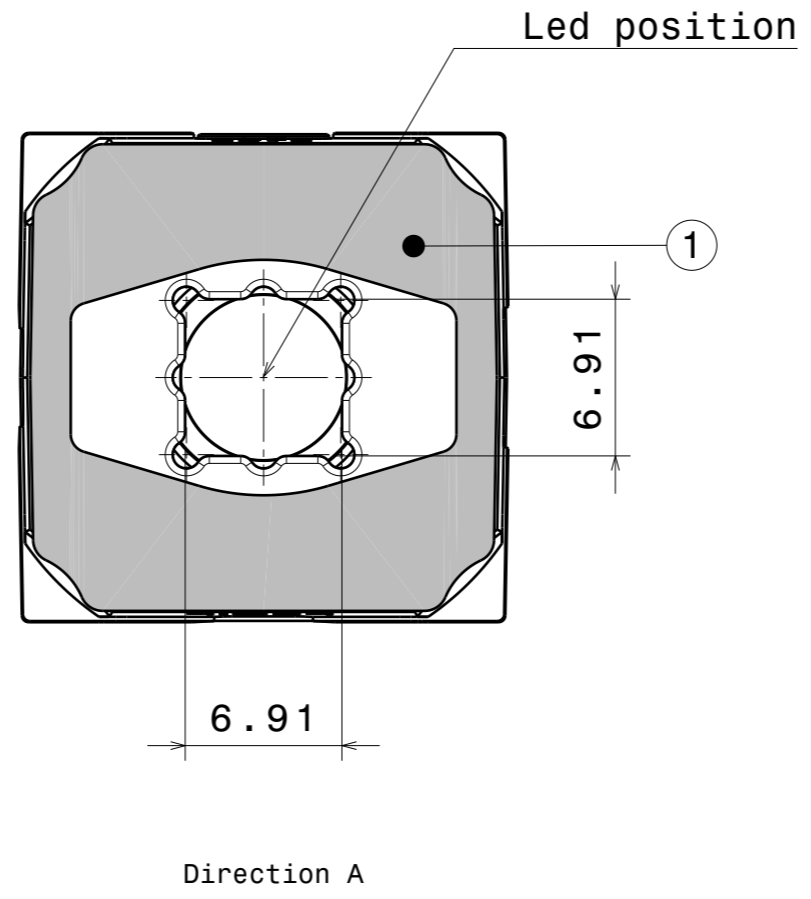

H G F E D C B A

4
3
2
1

4
3
2
1

A

INDEX	PART NO	DESCRIPTION	MATERIAL	COLOUR
1	C15050	ROSE-TAPE	PU 2-sided foam tape	adhesive
2	C14010	ROSE-LT-HLD-I-BLK	Pc	black
3	F14009	ROSE-UV-RS	LSR	clear

Tolerances if not otherwise shown
According to DIN ISO 2768-1
Linear measures:
up to 30mm class M, otherwise class C
According to DIN ISO 2768-2
Form and position: class L

SIZE PART NUMBER
A3 FCA14011

SCALE 3:1 WEIGHT 4,6 g SHEET 1/1

H G B A