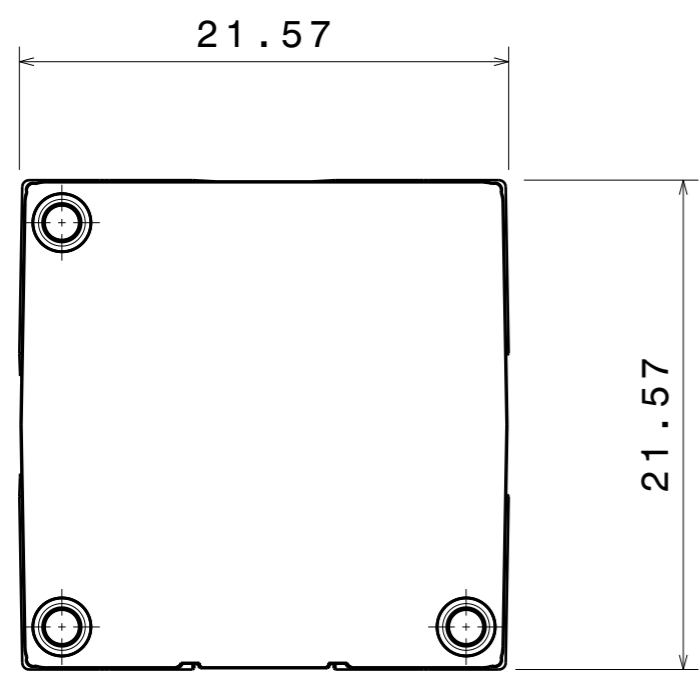

H G F E D C B A

4
3
2
1

4
3
2
1

A

INDEX	PART NO	DESCRIPTION	MATERIAL	COLOUR
1	C15050	ROSE-TAPE	PU 2-sided foam tape	adhesive
2	C14010	ROSE-LT-HLD-I-BLK	Pc	black
3	F14009	ROSE-UV-RS	LSR	clear

Tolerances if not otherwise shown
According to DIN ISO 2768-1
Linear measures:
up to 30mm class M, otherwise class C
According to DIN ISO 2768-2
Form and position: class L

SIZE PART NUMBER
A3 FCA14011

SCALE 3:1 WEIGHT 4,6 g SHEET 1/1

H G B A