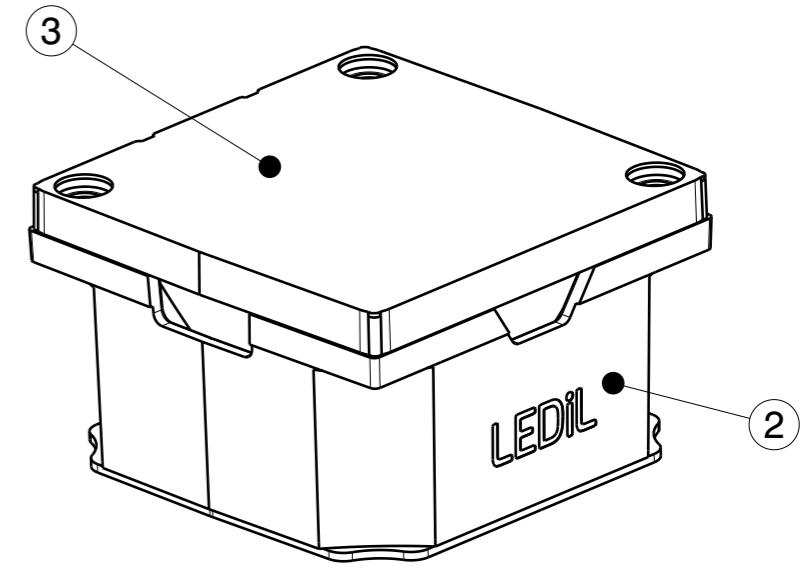

H G F E D C B A

4
3
2
1

4
3
2
1

A

INDEX	PART NO	DESCRIPTION	MATERIAL	COLOUR
1	C15050	ROSE-TAPE	PU 2-sided foam tape	adhesive
2	C14010	ROSE-LT-HLD-I-BLK	Pc	black
3	F14009	ROSE-UV-RS	LSR	clear

Tolerances if not otherwise shown
According to DIN ISO 2768-1
Linear measures:
up to 30mm class M, otherwise class C
According to DIN ISO 2768-2
Form and position: class L

SIZE PART NUMBER
A3 FCA14011

SCALE 3:1 WEIGHT 4,6 g SHEET 1/1

H G B A