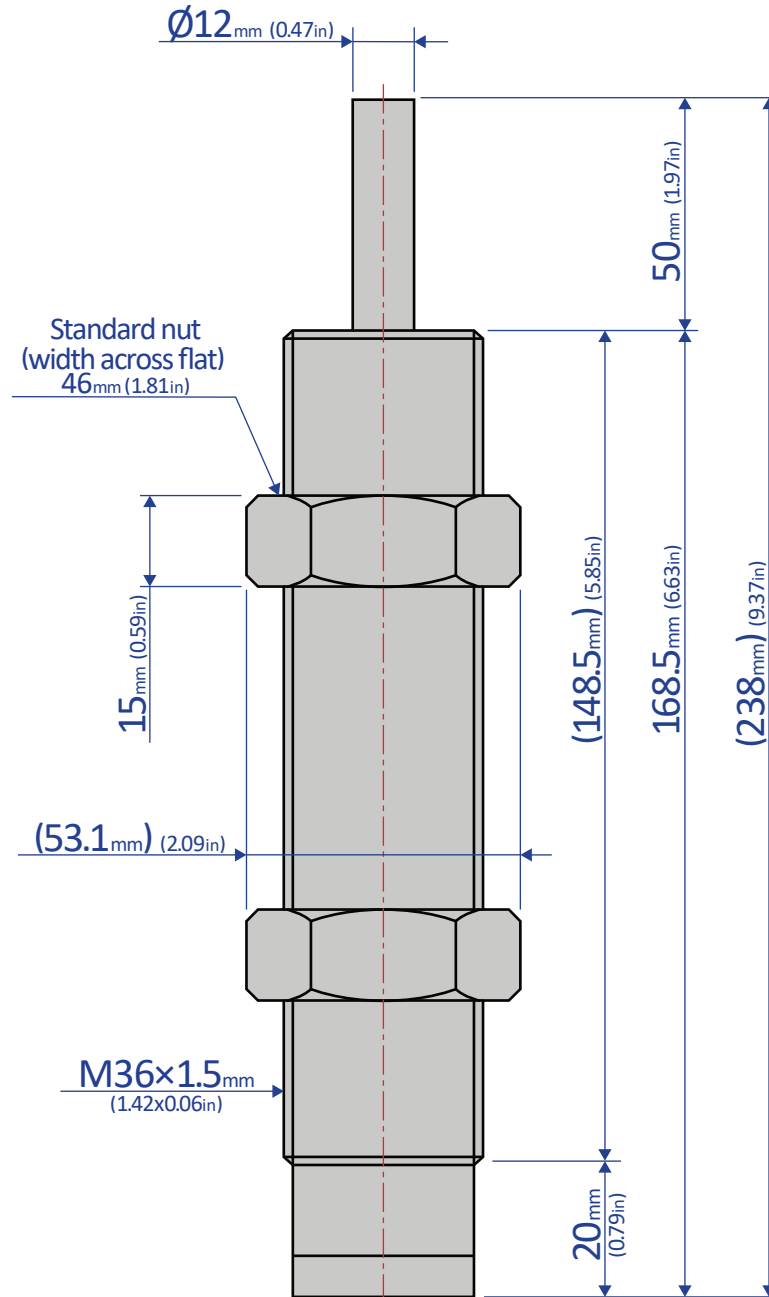

FK-3650H-S

SHOCK ABSORBER - FIXED

Bansbach
easylift[®]

50 West Drive • Melbourne, Florida 32904
(321) 253-1999 • www.easylift.com • www.damper.net