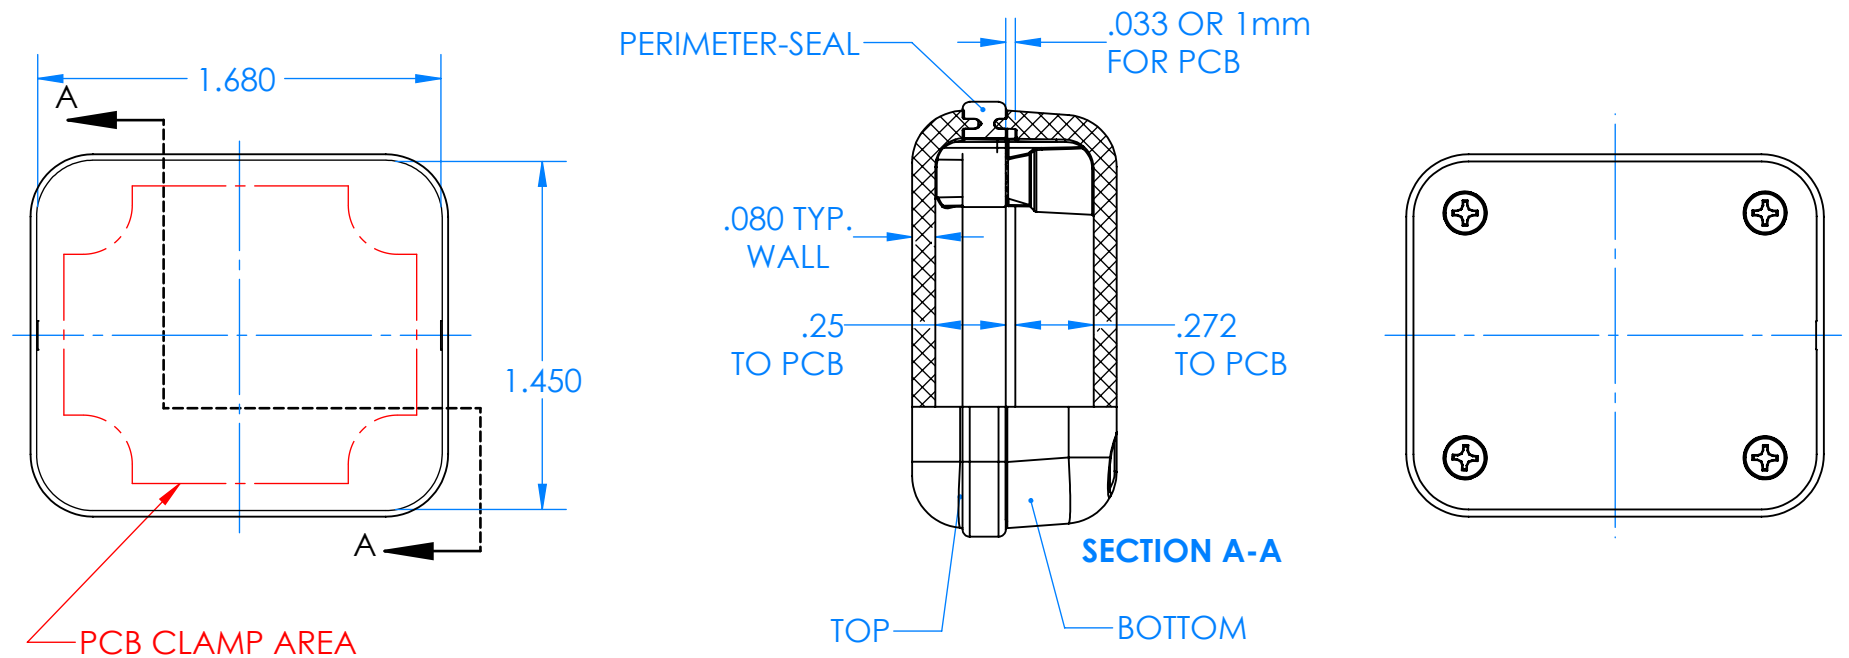

SERPAC CX26A-YY-A-ZZ

Electronic Enclosures

Enclosure color (YY)

Top-Bottom combinations available

- BK=black
- CL=clear
- TRGY=translucent gray
- TRRD=translucent red

Seal color (ZZ)

- BK=black
- BL=blue
- GM=gunmetal
- NG=neon green
- NO=neon orange
- OR=orange
- YL=yellow
- WH=white

PN	Description
5510A.YY	(1) BW 2A Top,YY
5515A.YY	(1) BW 2C Bottom,YY
5521A.ZZ	(1) CX2 Perimeter Seal, ZZ
6002	(4) #2 X 3/8" PH HD screw TORQUE 35-60 in-oz

Watertight enclosure meets or exceeds:
IP67
NEMA 4X, 12, 13