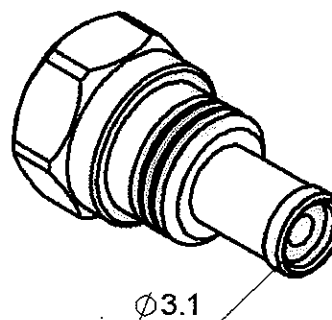

SOLDERING POSITIONER (BODY)

R282.744.061

MALE SMA-CABLE .141

Series : OUT

TO BE USED WITH ASSEMBLY JIG : R282.740.000

Issue : 0044 B

In the effort to improve our products, we reserve the right to make changes judged to be necessary.