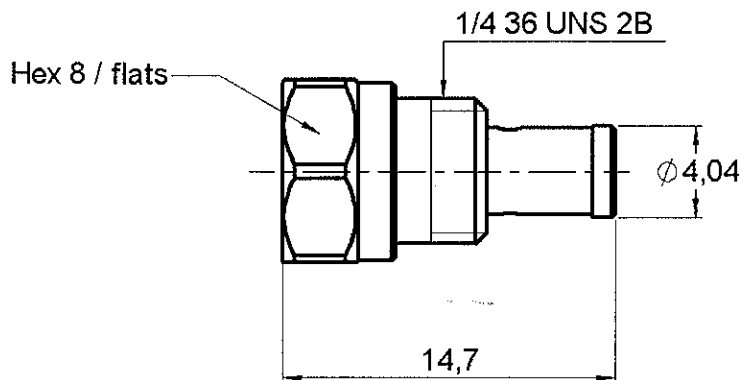

SOLDERING POSITIONER (BODY)

R282.744.061

MALE SMA-CABLE .141

Series : OUT

TO BE USED WITH ASSEMBLY JIG : R282.740.000

Issue : 0044 B

In the effort to improve our products, we reserve the right to make changes judged to be necessary.