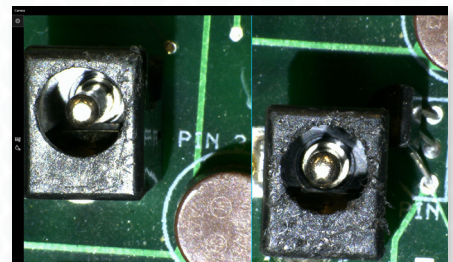

Mighty Cam ES

HDMI/USB Camera designed for quick & accurate inspection

Macro Lens

3x - 70x Magnification

Heavy Duty Post Stand

Accommodates a large variety of parts

LED Ring Light

Provides uniformity & shadow free illumination

Excellent Color Reproduction

USB Mode- Advanced Imaging/ Measurement Software Included

HDMI Mode: Image/Video Capture, On-Screen Tools (No PC required)

Mighty Cam ES

[3x-43x] w/ Macro Lens & Post Stand

High Definition 1080p inspection system with a 22" monitor offering superb image quality. **Provides a magnification range of 3x to 43x with excellent field of view at a 20mm-300mm working distance.** You can operate this system with or without a PC. Without a PC, the camera connects directly to the included HDMI monitor. View and record images using the included on screen tools. Images & videos can be saved to the included SD card. Connect the camera to a PC to utilize more advanced features in the included software.

Features

- 3x-43x Magnification
- Camera features HDMI and USB outputs for use with an HD monitor or PC
- Save high resolution image/video files to the included SD Card - no PC required
- Advanced imaging/measurement software included for PC mode
- LED ring light with 96 ultra-bright, adjustable LEDs