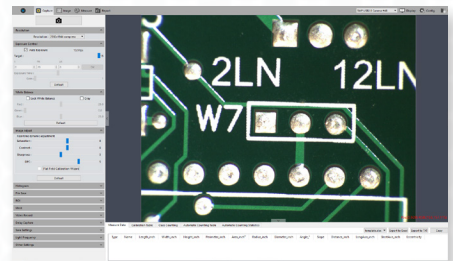

Mighty Cam ES

HDMI/USB Camera designed for quick & accurate inspection

Macro Lens

3x - 70x Magnification

Heavy Duty Post Stand

Accommodates a large variety of parts

LED Ring Light

Provides uniformity & shadow free illumination

Excellent Color Reproduction

USB Mode- Advanced Imaging/ Measurement Software Included

HDMI Mode: Image/Video Capture, On-Screen Tools (No PC required)

Mighty Cam ES

[3x-43x] w/ Macro Lens & Post Stand

High Definition 1080p inspection system with a 22" monitor offering superb image quality. **Provides a magnification range of 3x to 43x with excellent field of view at a 20mm-300mm working distance.** You can operate this system with or without a PC. Without a PC, the camera connects directly to the included HDMI monitor. View and record images using the included on screen tools. Images & videos can be saved to the included SD card. Connect the camera to a PC to utilize more advanced features in the included software.

Features

- 3x-43x Magnification
- Camera features HDMI and USB outputs for use with an HD monitor or PC
- Save high resolution image/video files to the included SD Card - no PC required
- Advanced imaging/measurement software included for PC mode
- LED ring light with 96 ultra-bright, adjustable LEDs