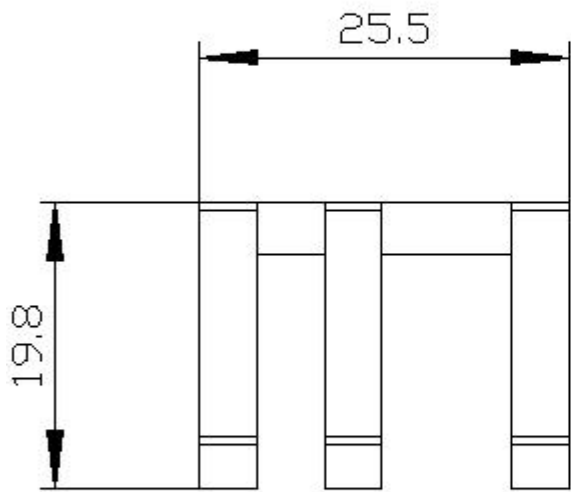

Image database (product images, 2D dimension drawings, 3D models, device circuit diagrams, EPLAN macros, ...)

http://www.automation.siemens.com/bilddb/cax_de.aspx?mlfb=3RT2916-4BA32&lang=en

last modified: