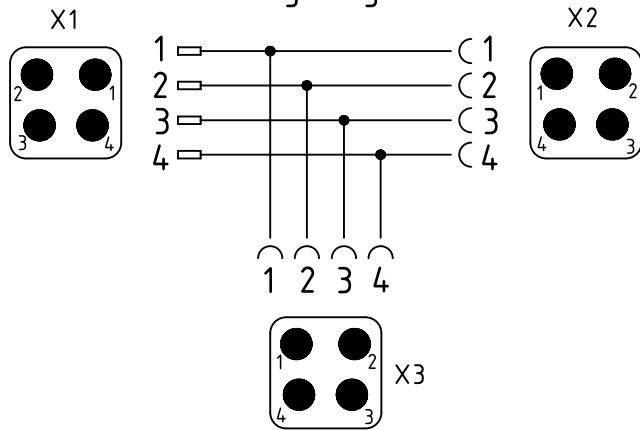

1 2 3 4 5 6

A

B

C

D

wiring diagram

	All Dimensions in mm Original Size DIN A4		Scale 1:2	Free size tol.		Ref.	
	All rights reserved Department EL PD		Created by FINKEV	Inspected by RIEPE	Standardisation GARSKE	Date 2020-09-03	State Final Release
HARTING Electric GmbH & Co. KG D-32339 Espelkamp			Title Han-Power T with Han Q4/0			Doc-Key / ECM-Nr. 100557238/UGD/007/F 500000179028	
			Type TB	Number 09 12 008 4756		Rev. F	Page 1/1