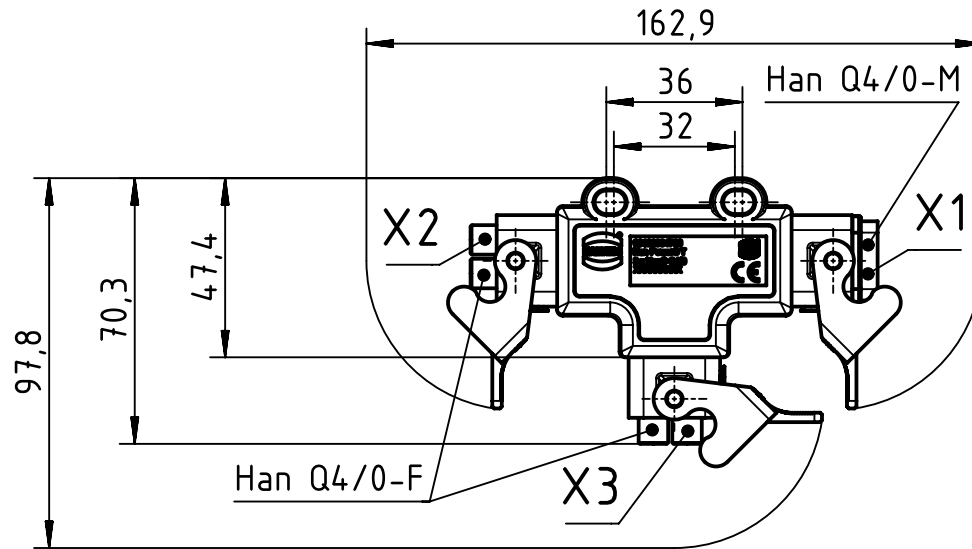

1 2 3 4 5 6

A

B

C

D

wiring diagram

	All Dimensions in mm Original Size DIN A4		Scale 1:2	Free size tol.		Ref.	
	All rights reserved Department EL PD		Created by FINKEV	Inspected by RIEPE	Standardisation GARSKE	Date 2020-09-03	State Final Release
HARTING Electric GmbH & Co. KG D-32339 Espelkamp			Title Han-Power T with Han Q4/0			Doc-Key / ECM-Nr. 100557238/UGD/007/F 500000179028	
			Type TB	Number 09 12 008 4756		Rev. F	Page 1/1