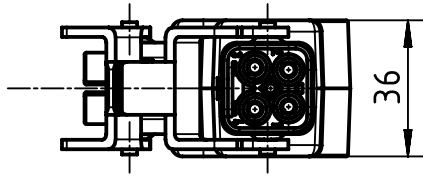

1 2 3 4 5 6

A

B

C

D

wiring diagram

	All Dimensions in mm Original Size DIN A4		Scale 1:2	Free size tol.		Ref.	
	All rights reserved Department EL PD		Created by FINKEV	Inspected by RIEPE	Standardisation GARSKE	Date 2020-09-03	State Final Release
HARTING Electric GmbH & Co. KG D-32339 Espelkamp			Title Han-Power T with Han Q4/0			Doc-Key / ECM-Nr. 100557238/UGD/007/F 500000179028	
			Type TB	Number 09 12 008 4756		Rev. F	Page 1/1