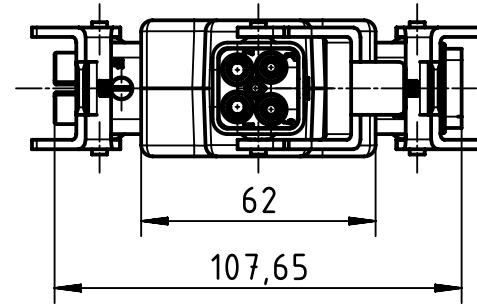

1 2 3 4 5 6

A

B

C

D

wiring diagram

	All Dimensions in mm Original Size DIN A4		Scale 1:2	Free size tol.		Ref.	
	All rights reserved Department EL PD		Created by FINKEV	Inspected by RIEPE	Standardisation GARSKE	Date 2020-09-03	State Final Release
HARTING Electric GmbH & Co. KG D-32339 Espelkamp			Title Han-Power T with Han Q4/0			Doc-Key / ECM-Nr. 100557238/UGD/007/F 500000179028	
			Type TB	Number 09 12 008 4756		Rev. F	Page 1/1