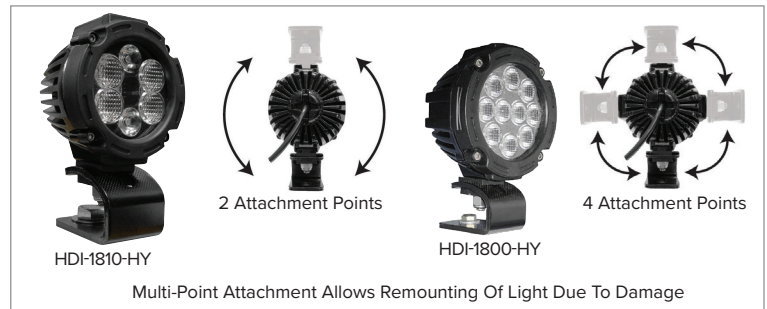

HDI HEAVY DUTY ILLUMINATION LED EQUIPMENT LIGHTS

Making It Brighter, Easier And Safer To Work At Night

HDI LED equipment lights offer the brightness and durability required for the toughest jobs in utility, agriculture, construction, forestry, military and off-road applications.

- Energy-efficient, long-life LEDs (rated 50,000 hours)
- IP68 / IP69K – dust-tight / water-tight, plus withstands high-temperature/high-pressure water jets
- High shock and vibration resistance
- Reverse-voltage protection prevents damage to circuitry
- Rugged die-cast aluminum housing with black e-coat
- Wide operating temperature range
- Automotive optical grade, hard-coated polycarbonate lens
- Versatile hybrid (spot-wide) beam pattern
- Three (3) year warranty