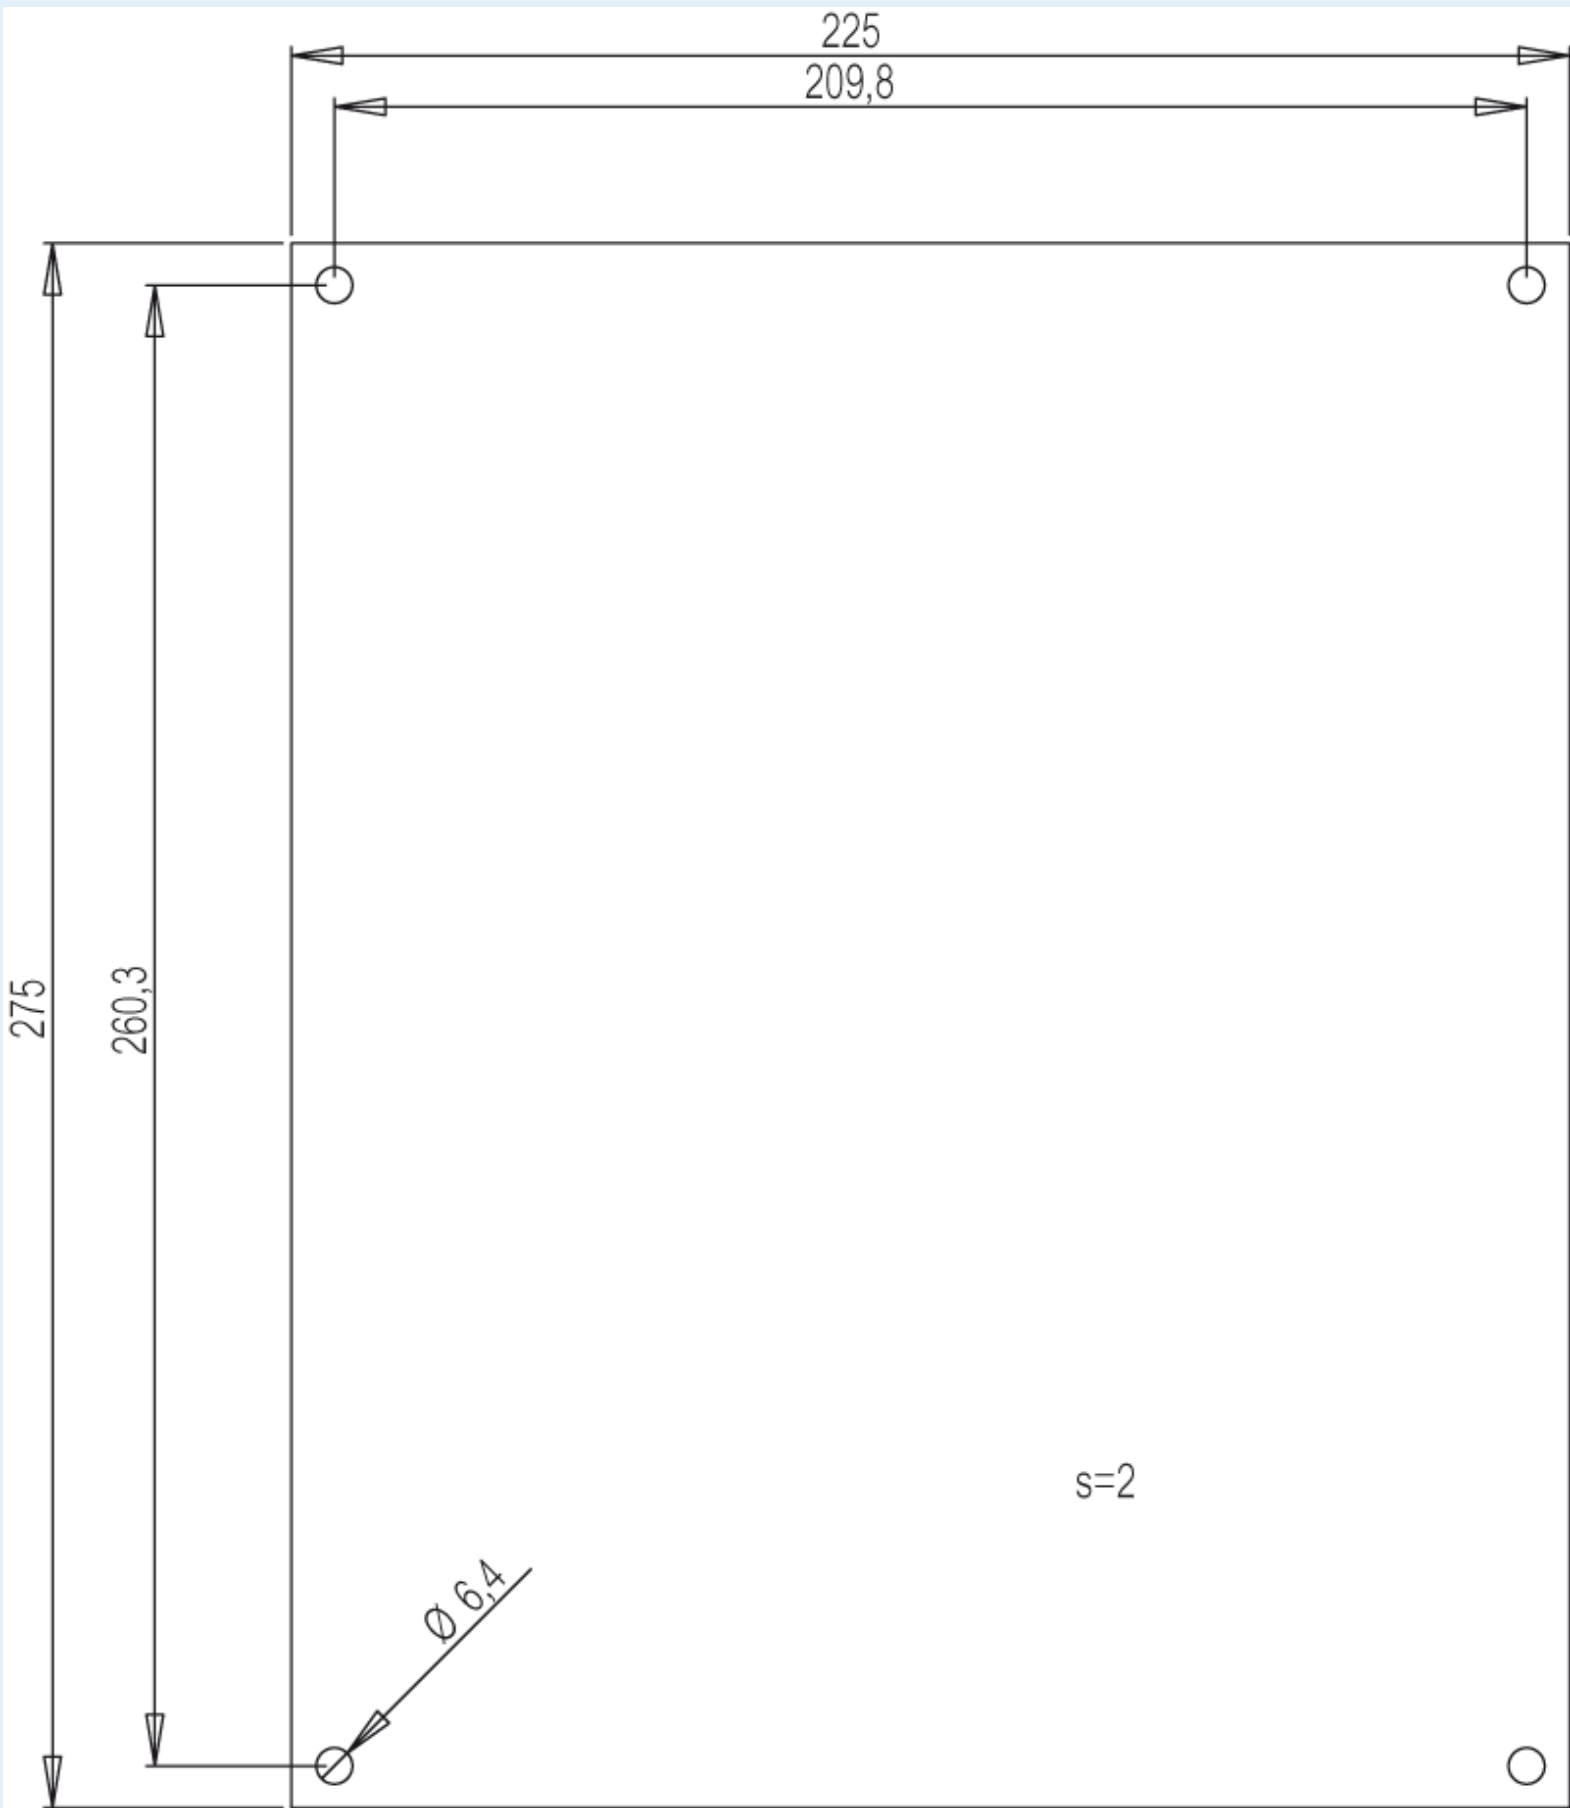

ABP1210

Sample image

Order symbol: ABP1210

Product nbr: 8592161

Description: Painted Steel Back Panel

Remarks:

EAN: 6418074067838

Including:

El. number:

- Finland:
- Denmark:
- Sweden:

Dimensions:

	Height	Width	Depth
mm:	274	226	
inch:	10.8	8.9	

Rating:

Ingress protection (EN 60529):
 Impact Resistance (EN 62262):

Materials:

Material: Steel