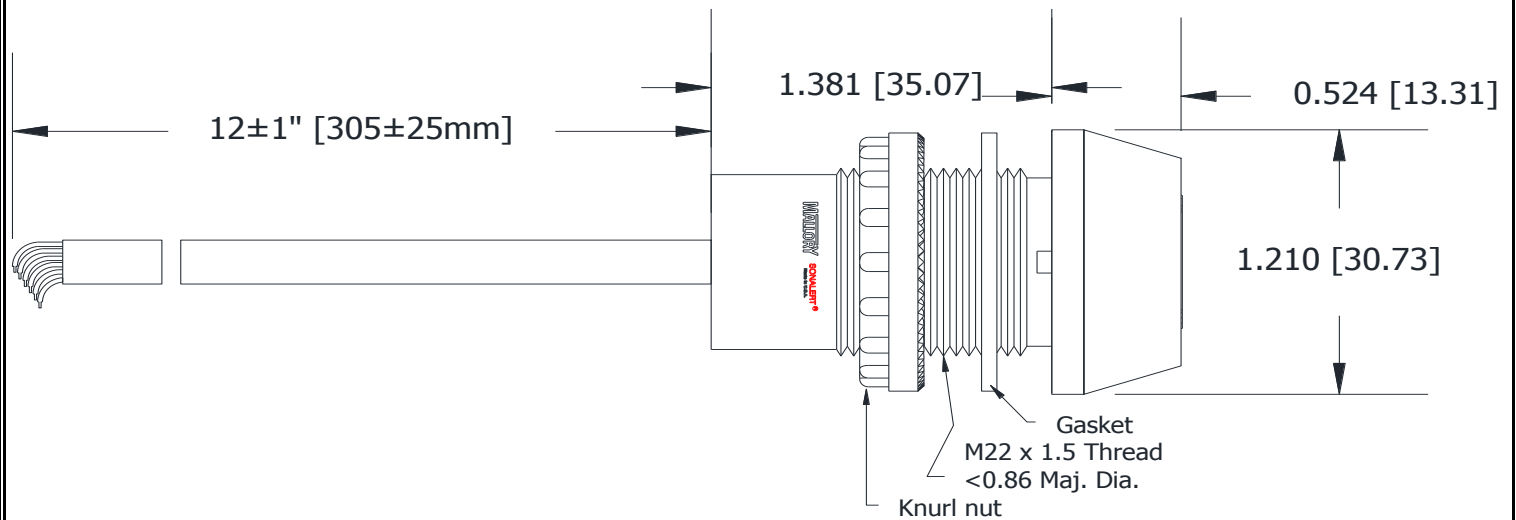

**Sales Outline Drawing**

**Specifications:**

Sound Level Category	Loud
Mode of Operation	Medium Pulse @ 5 PPS
Voltage Rating	20 to 28 VAC/DC
Frequency	3900 ± 500 Hz
Loudness @ 1M	80 to 85 dB(A) Typ.
Sound Current Draw	40mA MAX
LED Color	RED
LED Current Draw	60mA MAX
Total Max Current Draw	100mA MAX
Housing Material	6/6 Nylon, Color: Black
Top Cap Material	6/6 Nylon, Color: Opaque White
Storage Temperature	-40° to +70° C
Operating Temperature	-30° to +60° C
Mounting	Recommended hole size is 22.5 mm.
Knurled Nut	The max recommended torque is 10 in-lbs.
Cable	Gray, UL Style 21894, 300V, 105°C, 24AWG, Pb-Free Tinned Leads
Weight (Typical)	32 grams
NEMA 12	Approved with use of included gasket.
Options	Please contact factory.

**Dimensions:** Inches (mm) **cUL Recognized** **ROHS Compliant**

**Connections:**

SOUND BLACK wire and ORANGE wire to Power  
TOP BROWN wire and RED wire to Power