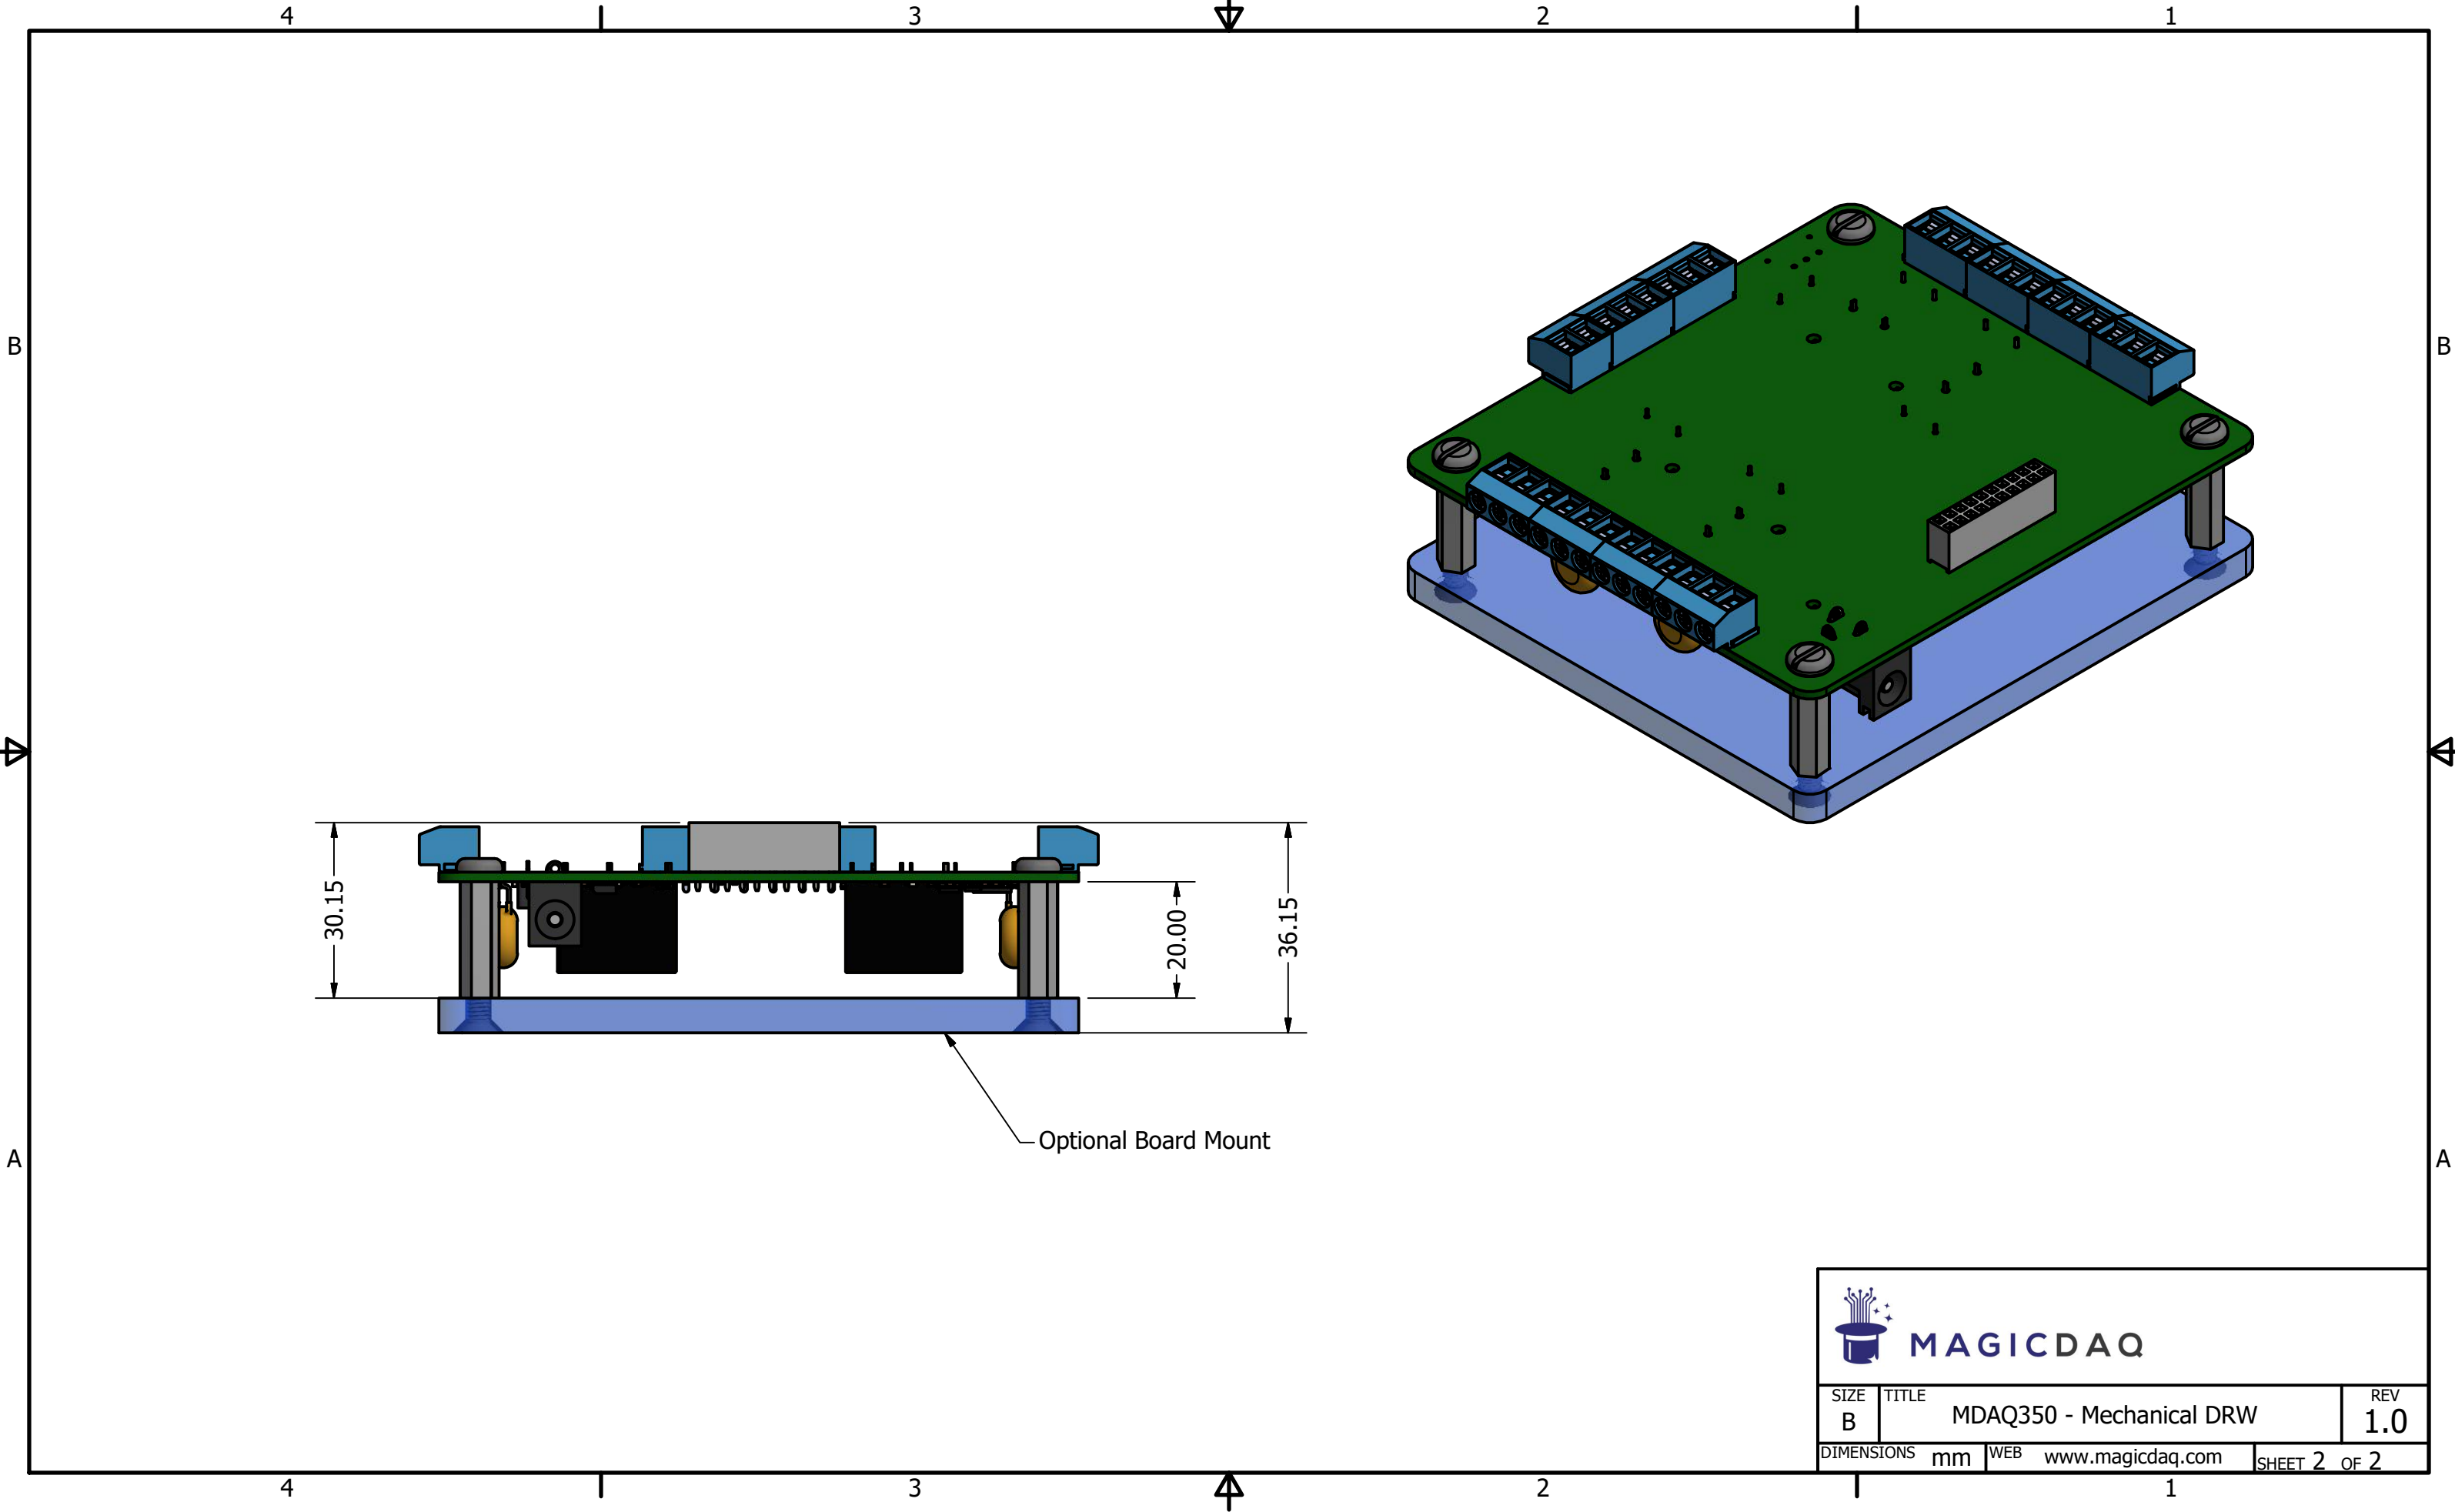

 MAGICDAQ		
SIZE B	TITLE MDAQ350 - Mechanical DRW	REV 1.0
DIMENSIONS mm	WEB www.magicdaq.com	SHEET 1 OF 2

 MAGICDAQ		
SIZE B	TITLE MDAQ350 - Mechanical DRW	REV 1.0
DIMENSIONS mm	WEB www.magicdaq.com	SHEET 2 OF 2