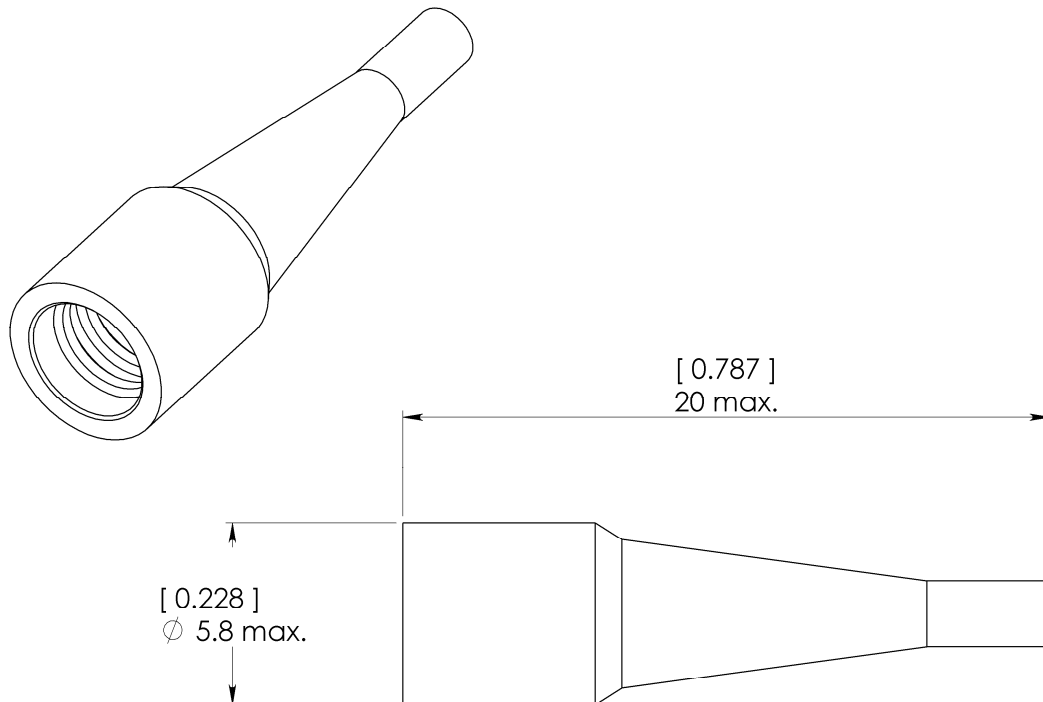

Original dimension in mm [inch]

GENERAL

- Compatible with SC and FC connectors
- Suitable for use with cable sizes Ø 1 mm max.
- Compatible with BELLCORE GR 326 specification (V0, LOI 28 % mini.)
- Color **AQUA**