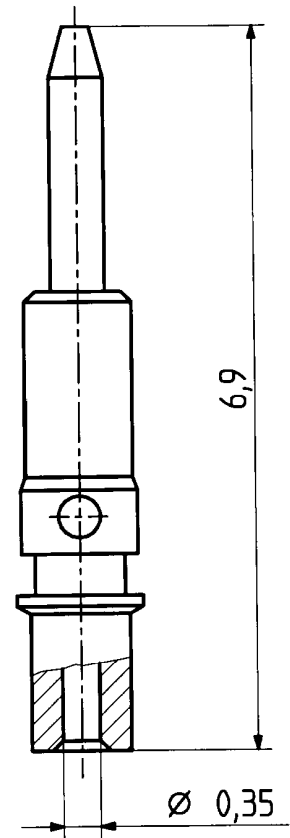

type : 11 MCX-50-1-14		date	sign
drawn	11.07.00	4726/Bom	
checked	123.00	YABG	
approved	123.00	YABG	

scale
15 : 1

HUBER + SUHNER RFX

dimensions in mm

drawing number

4.13.33336

OZ drawing : 00.4.13.0585

Index