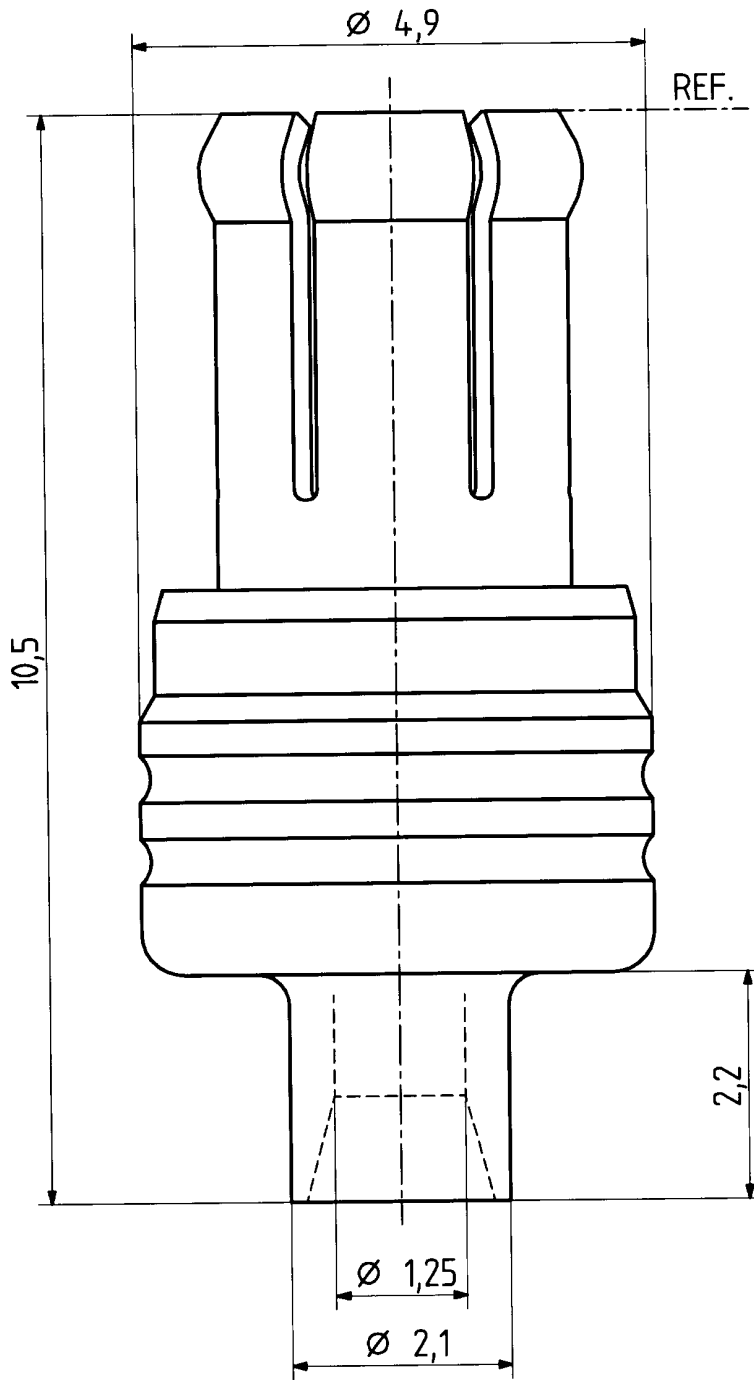

type : 11 MCX-50-1-14		date	sign
drawn	11.07.00	4726/Bom	
checked	123.00	YABG	
approved	123.00	YABG	

scale
15 : 1

HUBER + SUHNER RFX

dimensions in mm

drawing number

4.13.33336

OZ drawing : 00.4.13.0585

Index