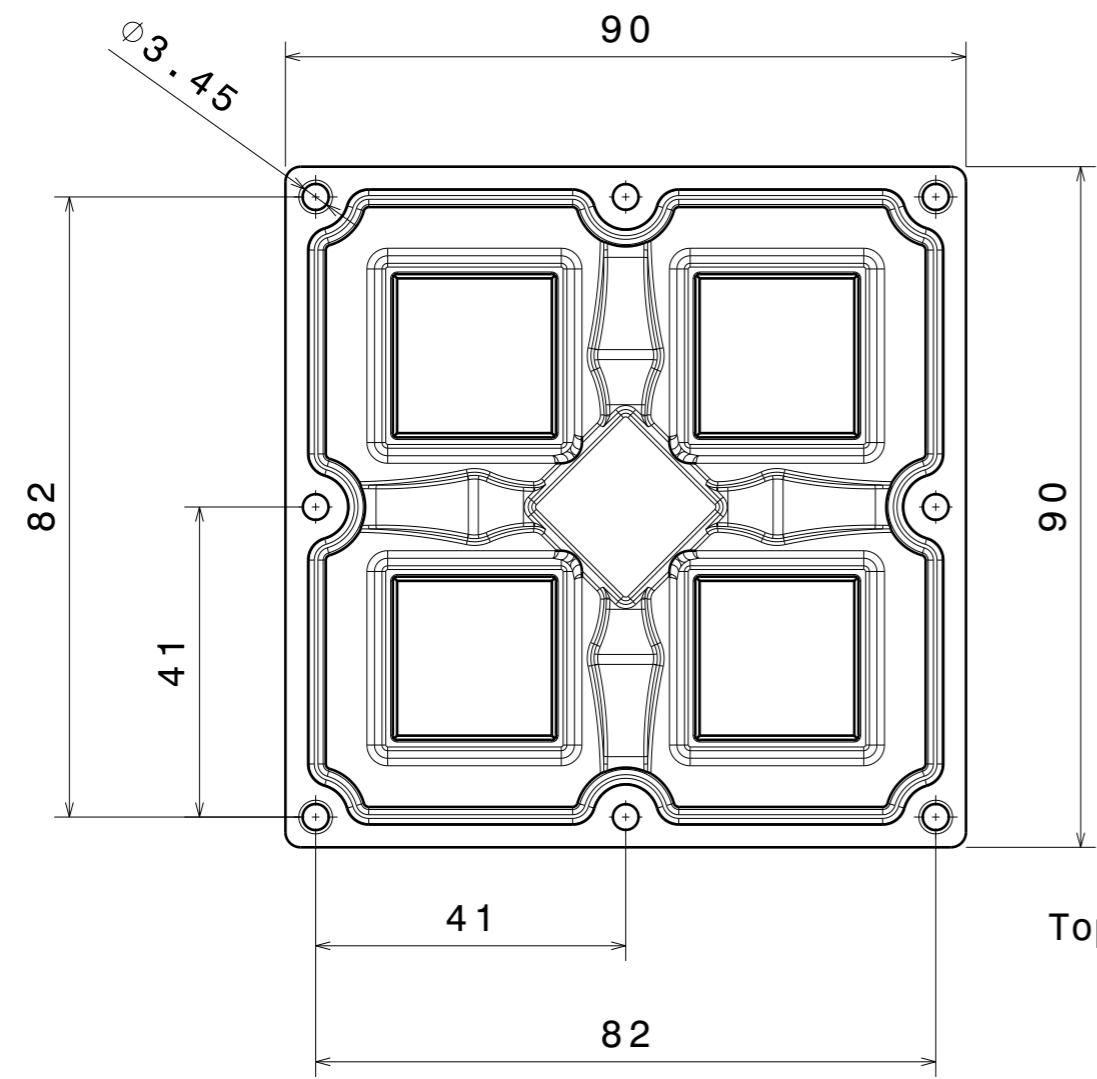

H G F E D C B A

Front view

Top view

LED position

Bottom view

INDEX	PART NO	DESCRIPTION	MATERIAL	COLOUR
1	C15757	STRADA-2X2MX-8-SEAL	Silicone	
2	C15758	HB-2X2MX-8-W	PMMA	

Tolerances if not otherwise shown
 According to DIN ISO 2768-1
 Linear measures:
 Up to 30mm class M, otherwise class C.
 According to DIN ISO 2768-2
 Form and position: class L

SIZE	PART NUMBER		
A3	CS15759		

SCALE	1:1	WEIGHT	50 g	SHEET	1/1
-------	-----	--------	------	-------	-----

H G B A