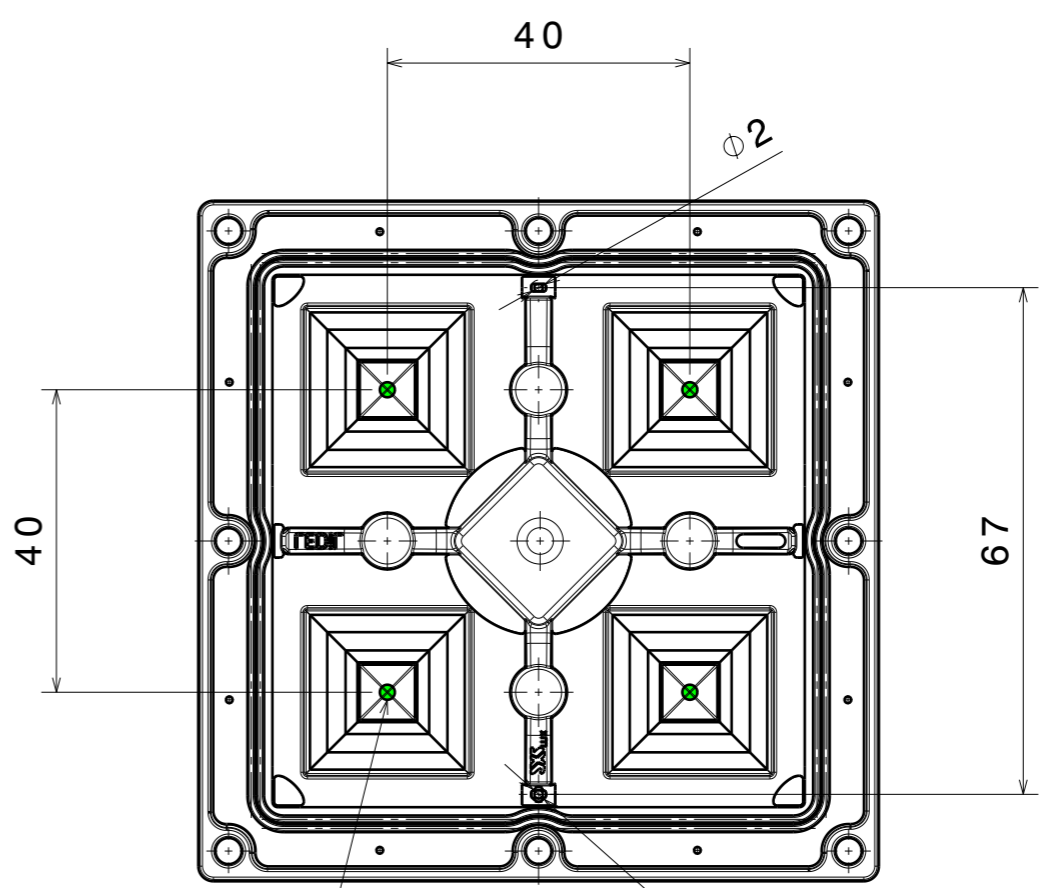

H G F E D C B A

Front view

Top view

LED position

Bottom view

INDEX	PART NO	DESCRIPTION	MATERIAL	COLOUR
1	C15757	STRADA-2X2MX-8-SEAL	Silicone	
2	C15758	HB-2X2MX-8-W	PMMA	

Tolerances if not otherwise shown
 According to DIN ISO 2768-1
 Linear measures:
 Up to 30mm class M, otherwise class C.
 According to DIN ISO 2768-2
 Form and position: class L

SIZE	PART NUMBER		
A3	CS15759		

SCALE	1:1	WEIGHT	50 g	SHEET	1/1
-------	-----	--------	------	-------	-----

H G B A