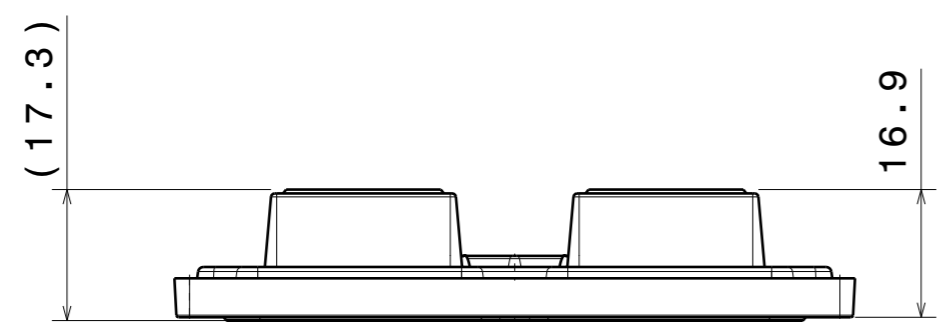

H G F E D C B A

Front view

Top view

LED position

Bottom view

INDEX	PART NO	DESCRIPTION	MATERIAL	COLOUR
1	C15757	STRADA-2X2MX-8-SEAL	Silicone	
2	C15758	HB-2X2MX-8-W	PMMA	

Tolerances if not otherwise shown
 According to DIN ISO 2768-1
 Linear measures:
 Up to 30mm class M, otherwise class C.
 According to DIN ISO 2768-2
 Form and position: class L

SIZE	PART NUMBER		
A3	CS15759		

SCALE	1:1	WEIGHT	50 g	SHEET	1/1
-------	-----	--------	------	-------	-----

H G B A