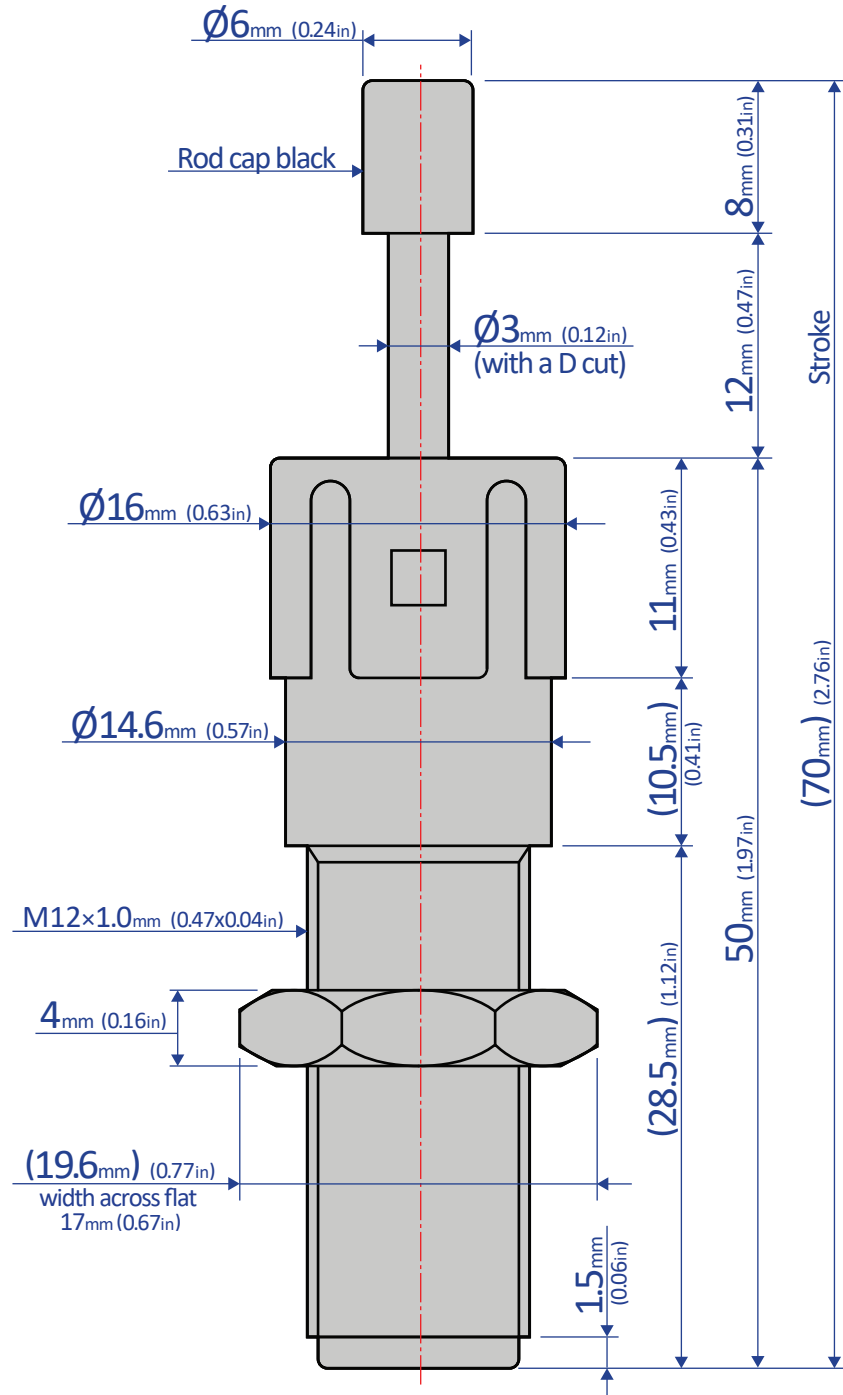

FA-1212C2-C

SHOCK ABSORBER - FIXED

Bansbach
easylift®

50 West Drive • Melbourne, Florida 32904
(321) 253-1999 • www.easylift.com • www.damper.net